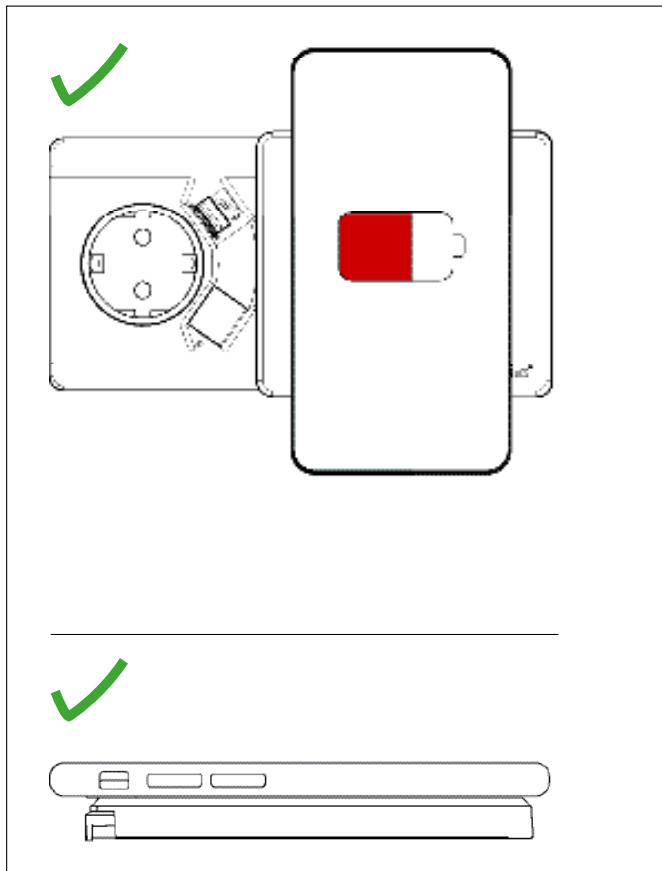

Richtige Handypositionierung zum kabellosen Laden Correct mobile phone positioning for wireless charging