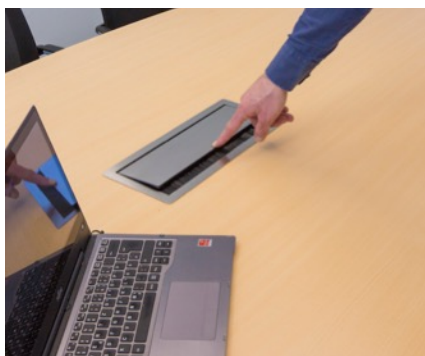

Clean and tidy

When closed, all that can be seen of the FlipTop *Push* are its cover and stainless steel surround, both of which blend harmoniously with the desktop. Thanks to the protective brush strip, the FlipTop *Push* can even be closed while the connections are in use – allowing cables to be fed through with no kinks. The conference table is always clean and tidy, a fast power and data supply is guaranteed, and on top of all that, the solution acts as an elegant design element. In recognition of its visual appeal and functional design, the FlipTop *Push* won the Good Design Award 2015 and the iF Design Award 2016.

under the desk and is directly integrated below the housing. The R-Docks fit perfectly in the space between the desk and the organiser panel behind it, keeping the working area tidy and making sure nothing gets in the way of productivity.

Illustrations

EVoline-ANDRITZ-Graz-01.jpg

Caption: At the headquarters of ANDRITZ AG, the conference tables were equipped with the elegant FlipTop *Push* from EVoline. © Schulte Elektrotechnik

EVoline-ANDRITZ-Graz-02.jpg

Caption: In addition to two power sockets, the solution integrated two network connections and two USB and projector connections. © Schulte Elektrotechnik

EVoline-ANDRITZ-Graz-03.jpg

Caption: The convenient push-to-open function reveals the connections with a simple tap of the finger. © Schulte Elektrotechnik