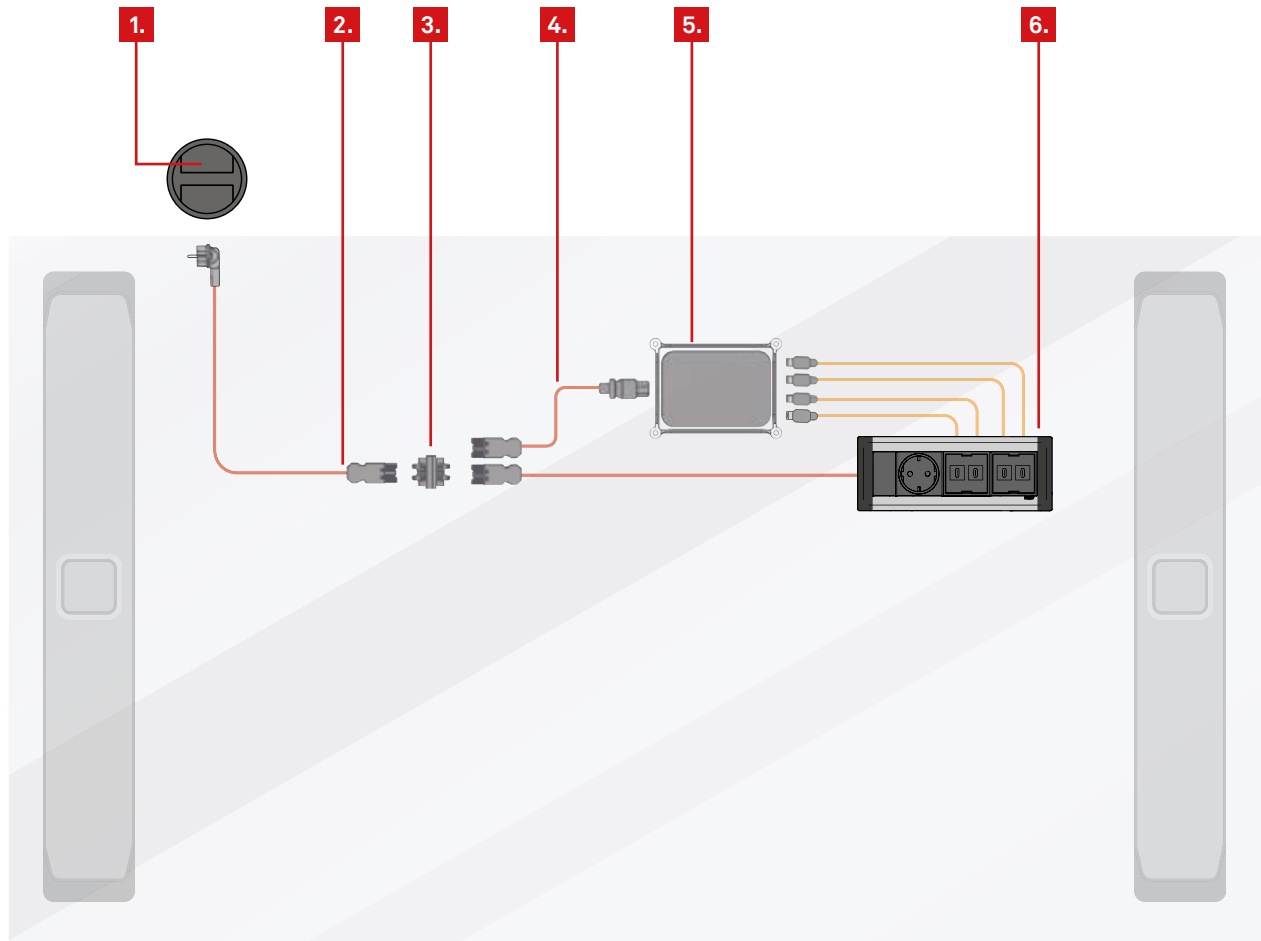

1. Floor Outlet

2. FrameDock

EVoline[®] interlinking concepts

1. Floor Outlet

2. Power Cord

3.

4. Rail

5. Express

6. Power supply

7. FrameDock

EVoline[®] interlinking concepts

1. Floor Outlet

2. Installation connector with additional branch and Euro coupling

3. Power supply

4. FrameDock

EVoline[®] interlinking concepts

1. Floor Outlet

2. Power Cord

3. Installation connector with Euro coupling

4. Power supply with Euro coupling

5. FrameDock

EVoline[®] interlinking concepts

1. Floor Outlet

2. Power Cord

3. Distributor
2x outputs

4. Power Cord

5. 4 Port USB-C Charger

6. FrameDock

Do you have any questions?

Our expert team will be happy to assist you!

[Contact form >](#)

[Sales & Distribution >](#)