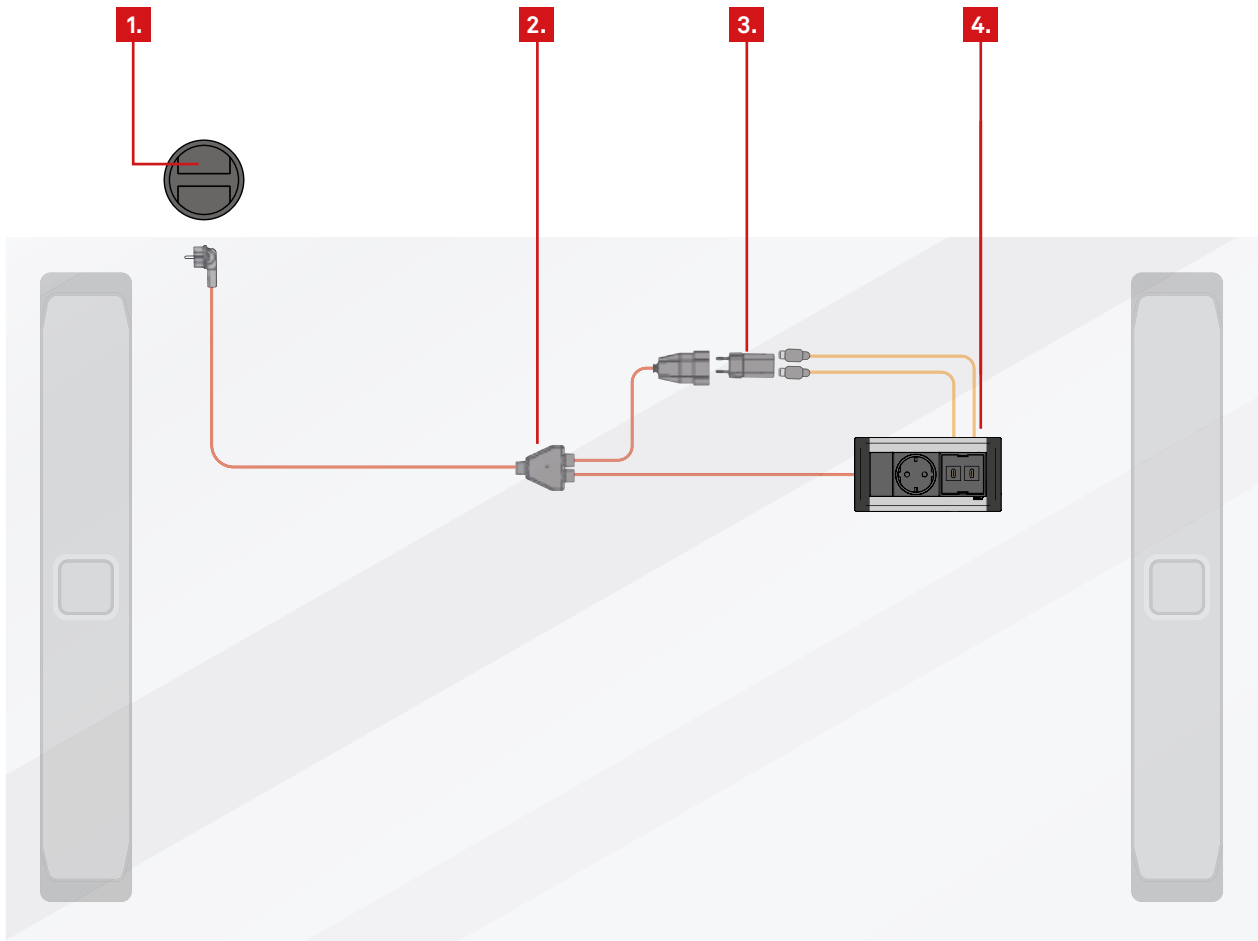

6. Power supply

7. Circle80

EVoline[®] interlinking concepts

1. Floor Outlet

2. PlugFix with Euro coupling

3. Power supply

4. One

EVoline[®] interlinking concepts

1. Floor Outlet

2. FrameDock

EVoline[®] interlinking concepts

1. Floor Outlet

2. Power Cord

3.

4. Rail

5. Express

6. Power supply

7. FrameDock

EVoline[®] interlinking concepts

1. Floor Outlet

2. Installation connector with additional branch and Euro coupling

3. Power supply

4. FrameDock

EVoline[®] interlinking concepts

1. Floor Outlet

2. Power Cord

3. Installation connector with Euro coupling

4. Power supply with Euro coupling

5. FrameDock

EVoline[®] interlinking concepts

1. Floor Outlet

2. Power Cord