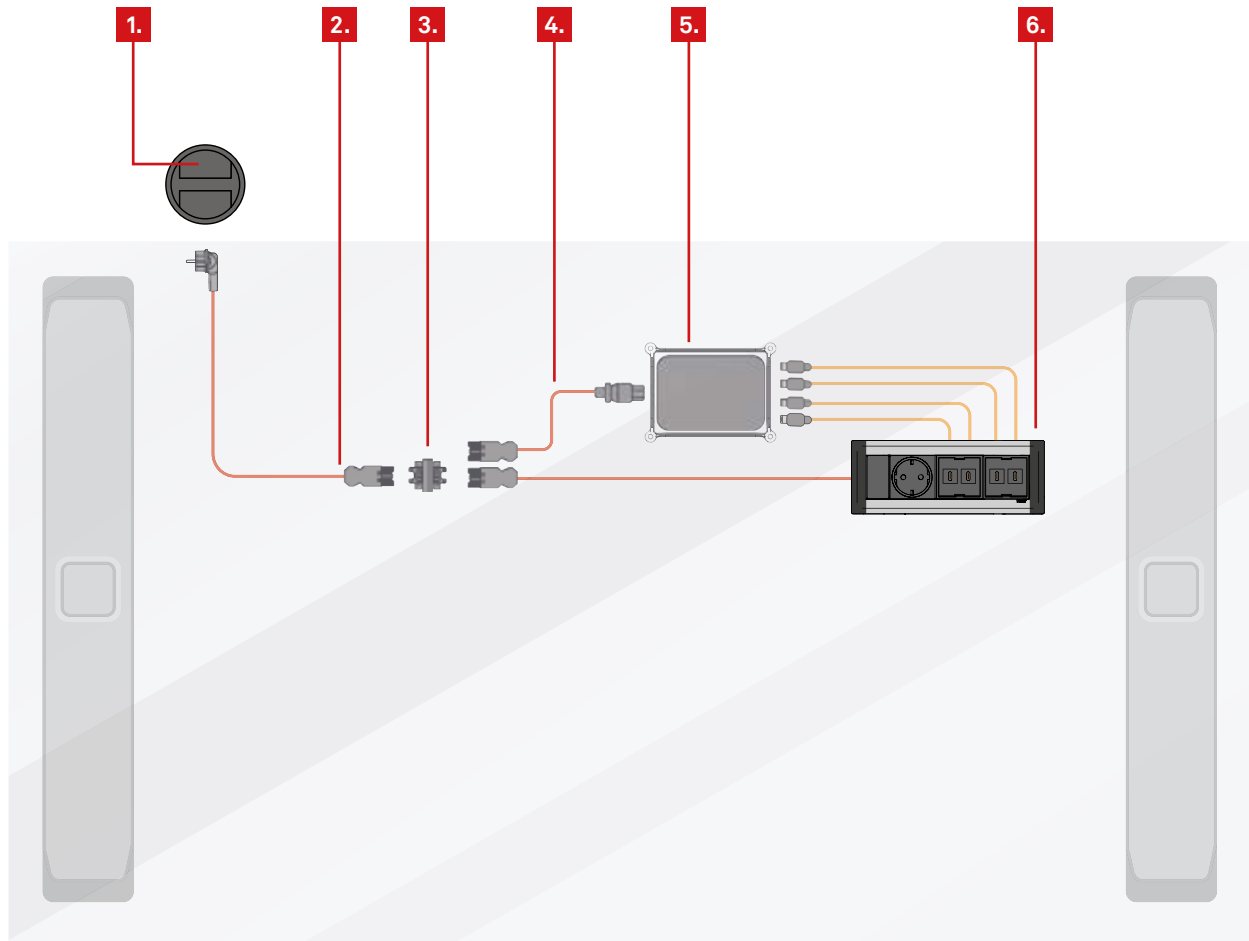

6. Circle80

EVOLine[®] interlinking concepts

1. Floor Outlet

2. PlugFix with Euro coupling

3. Power supply

4. One

EVOLine[®] interlinking concepts

1. Floor Outlet

2. FrameDock

EVOLine[®] interlinking concepts

1. Floor Outlet

2. Installation connector with additional branch and Euro coupling

3. Power supply

4. FrameDock

EVoline[®] interlinking concepts

1. Floor Outlet

2. Express Power Cord

3. Installation connector with Euro coupling

4. Power supply with Euro coupling

5. FrameDock

EVoline[®] interlinking concepts

1. Floor Outlet

2. Express Power Cord

3. Output: 2 Connector

4. Power Cord

5. 4 Port USB-C Charger

6. FrameDock

Do you have any questions?

Our expert team will be happy to assist you!

[Contact form >](#)

[Sales & Distribution >](#)

[Q&As >](#)