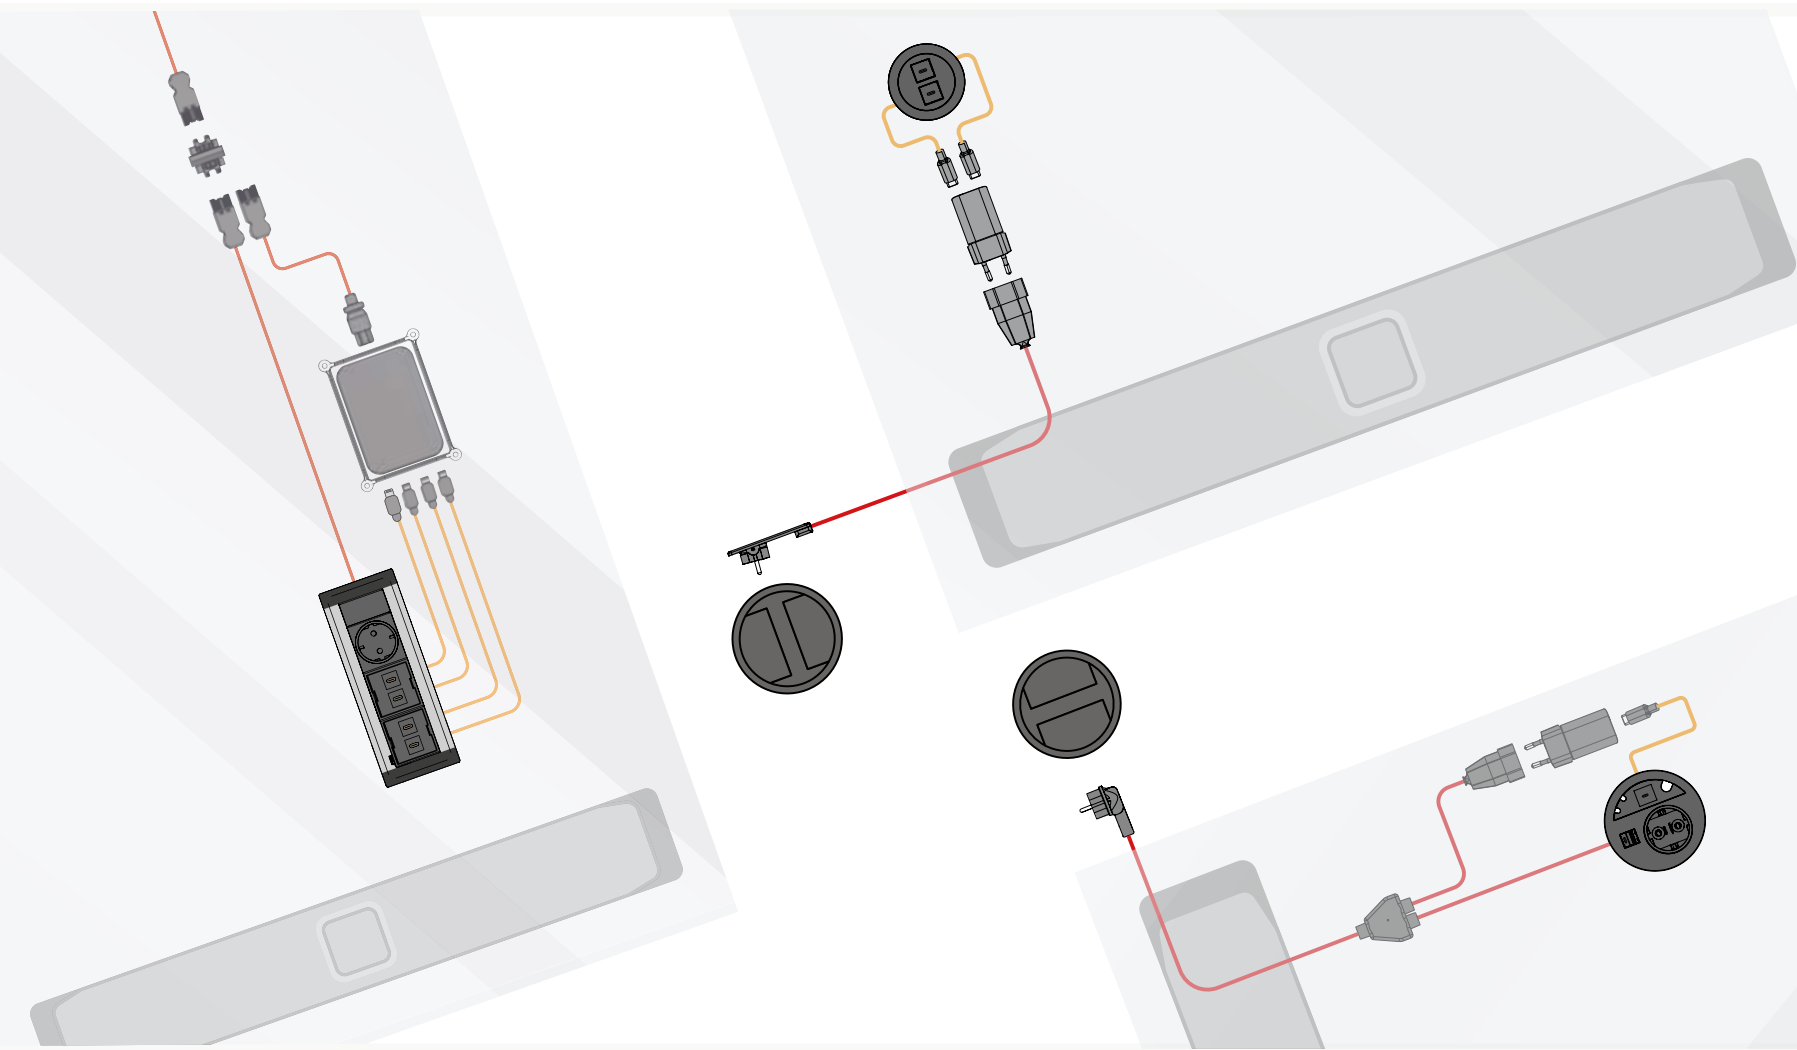

EVoline[®] interlinking concepts - USB-modules

Cable colours:

-  230 V Power cable
-  Data cable
-  Display cable
-  USB charging cable

EVoline[®] interlinking concepts

1. Floor Outlet

2. Installation connector with additional branch and Euro coupling

3. Power supply

4. Circle80

EVOLine[®] interlinking concepts

1. Floor Outlet

2. Power Cord

3. WireLane

4. Rail

5. Express

6. Power supply

7. Circle80

EVoline[®] interlinking concepts

1. Floor Outlet

2. PlugFix with Euro coupling

3. Power supply

4. One

EVoline[®] interlinking concepts

1. Floor Outlet

2. FrameDock

EVoline[®] interlinking concepts

1. Floor Outlet

2. Power Cord

3.

4. Rail

5. Express