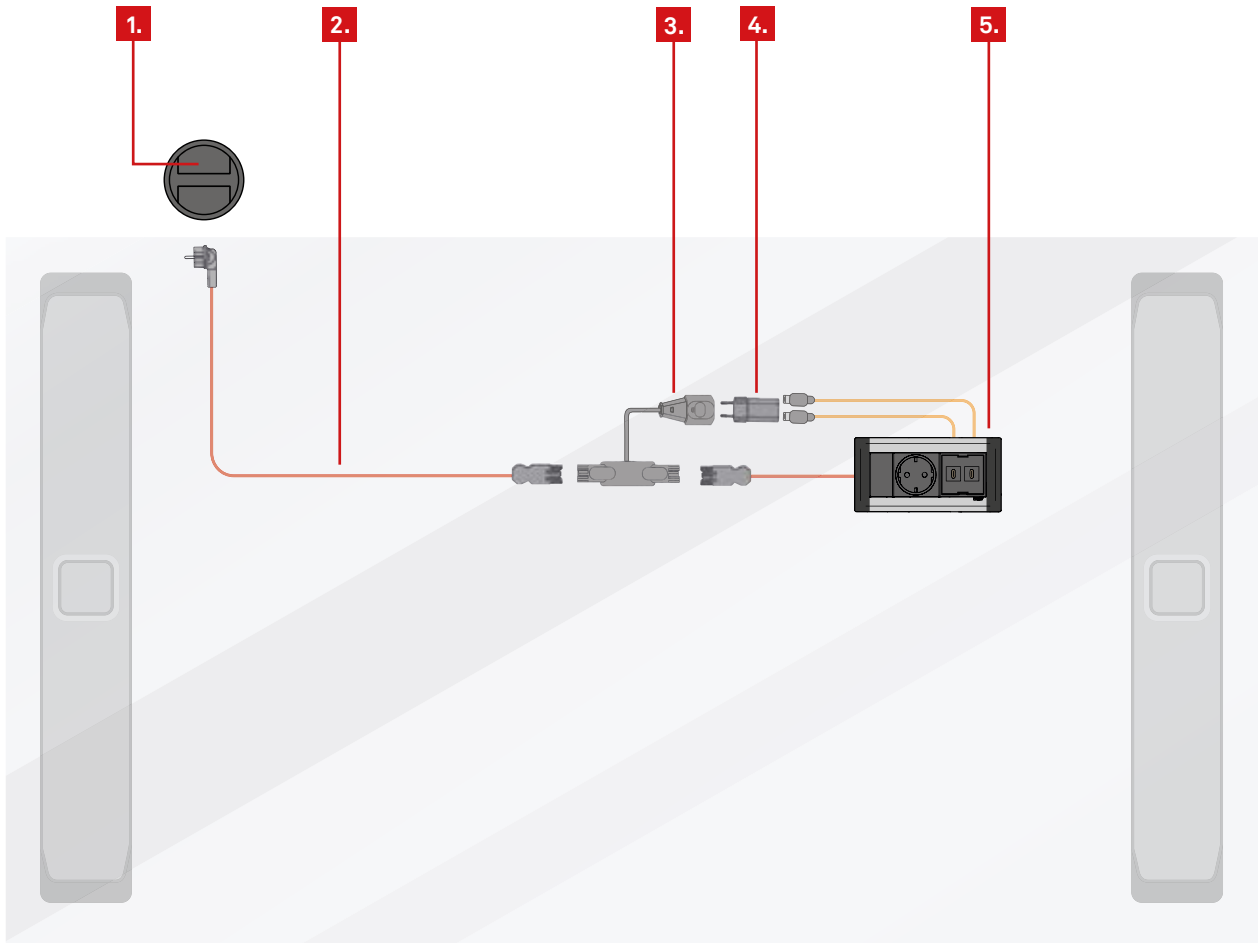

1. Floor Outlet

2. FrameDock

EVoline[®] interlinking concepts

1. Floor Outlet

2. Power Cord

3.

4. Rail

5. Express

6. Power supply

7. FrameDock

EVoline[®] interlinking concepts

1. Floor Outlet

2. Installation connector with additional branch and Euro coupling

3. Power supply

4. FrameDock

EVoline[®] interlinking concepts

1. Floor Outlet

2. Power Cord

3. Installation connector with Euro coupling

4. Power supply with Euro coupling

5. FrameDock

EVoline[®] interlinking concepts

1. Floor Outlet

2. Power Cord