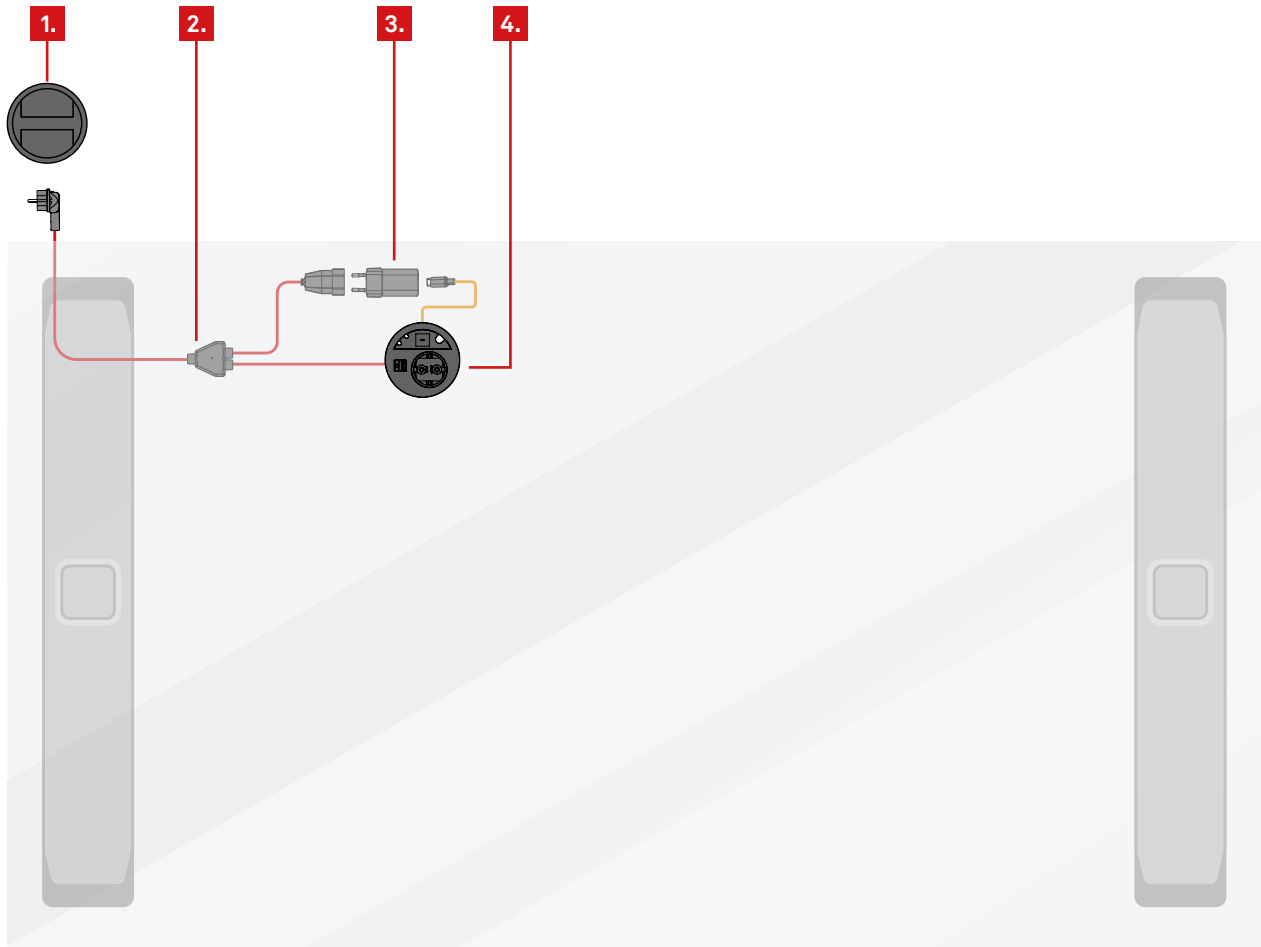

EVoline[®] interlinking concepts - USB-modules

Cable colours:

-  230 V Power cable
-  Data cable
-  Display cable
-  USB charging cable

EVoline[®] interlinking concepts

1. Floor Outlet

2. Installation connector with additional branch and Euro coupling

3. Power supply

4. Circle80

EVoline[®] interlinking concepts

1. Floor Outlet

2. Express Power Cord

3. Rail

4. Express

5. Power supply

6. Circle80

EVOLine[®] interlinking concepts

1. Floor Outlet

2. PlugFix with Euro coupling

3. Power supply

4. One

EVOLine[®] interlinking concepts

1. Floor Outlet

2. FrameDock

EVOLine[®] interlinking concepts

1. Floor Outlet

2. Installation connector with additional branch and Euro coupling

3. Power supply

4. FrameDock

EVoline[®] interlinking concepts

1. Floor Outlet