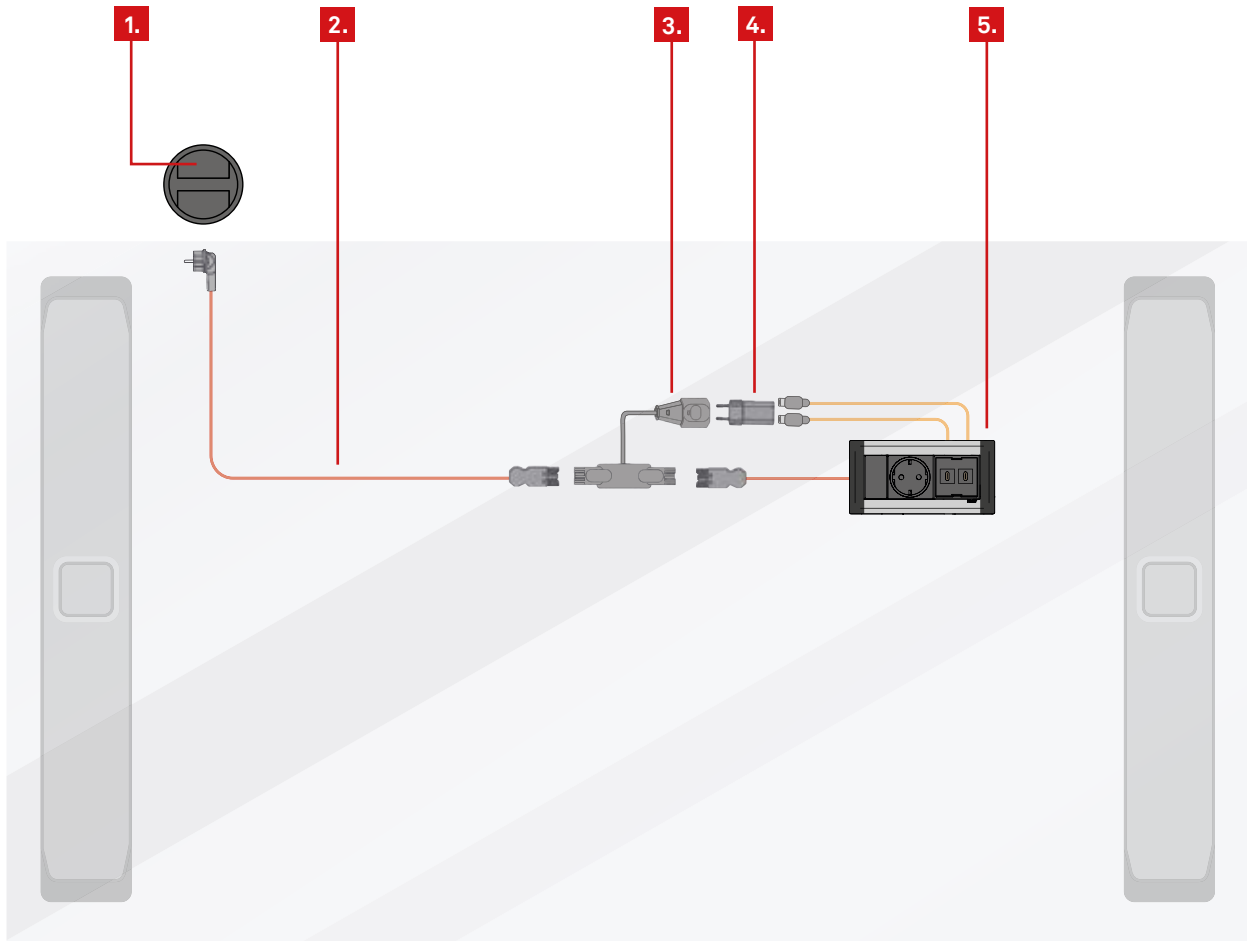

3. Power supply

4. Circle80

EVoline[®] interlinking concepts

1. Floor Outlet

2. Express Power Cord

3. Rail

4. Express

5. Power supply

6. Circle80

EVOLine[®] interlinking concepts

1. Floor Outlet

2. PlugFix with Euro coupling

3. Power supply

4. One

EVOLine[®] interlinking concepts

1. Floor Outlet

2. FrameDock

EVOLine[®] interlinking concepts

1. Floor Outlet

2. Installation connector with additional branch and Euro coupling

3. Power supply

4. FrameDock

EVoline[®] interlinking concepts

1. Floor Outlet

2. Express Power Cord

3. Installation connector with Euro coupling

4. Power supply with Euro coupling

5. FrameDock

EVoline[®] interlinking concepts

1. Floor Outlet

2. Express Power Cord

3. Output: 2 Connector