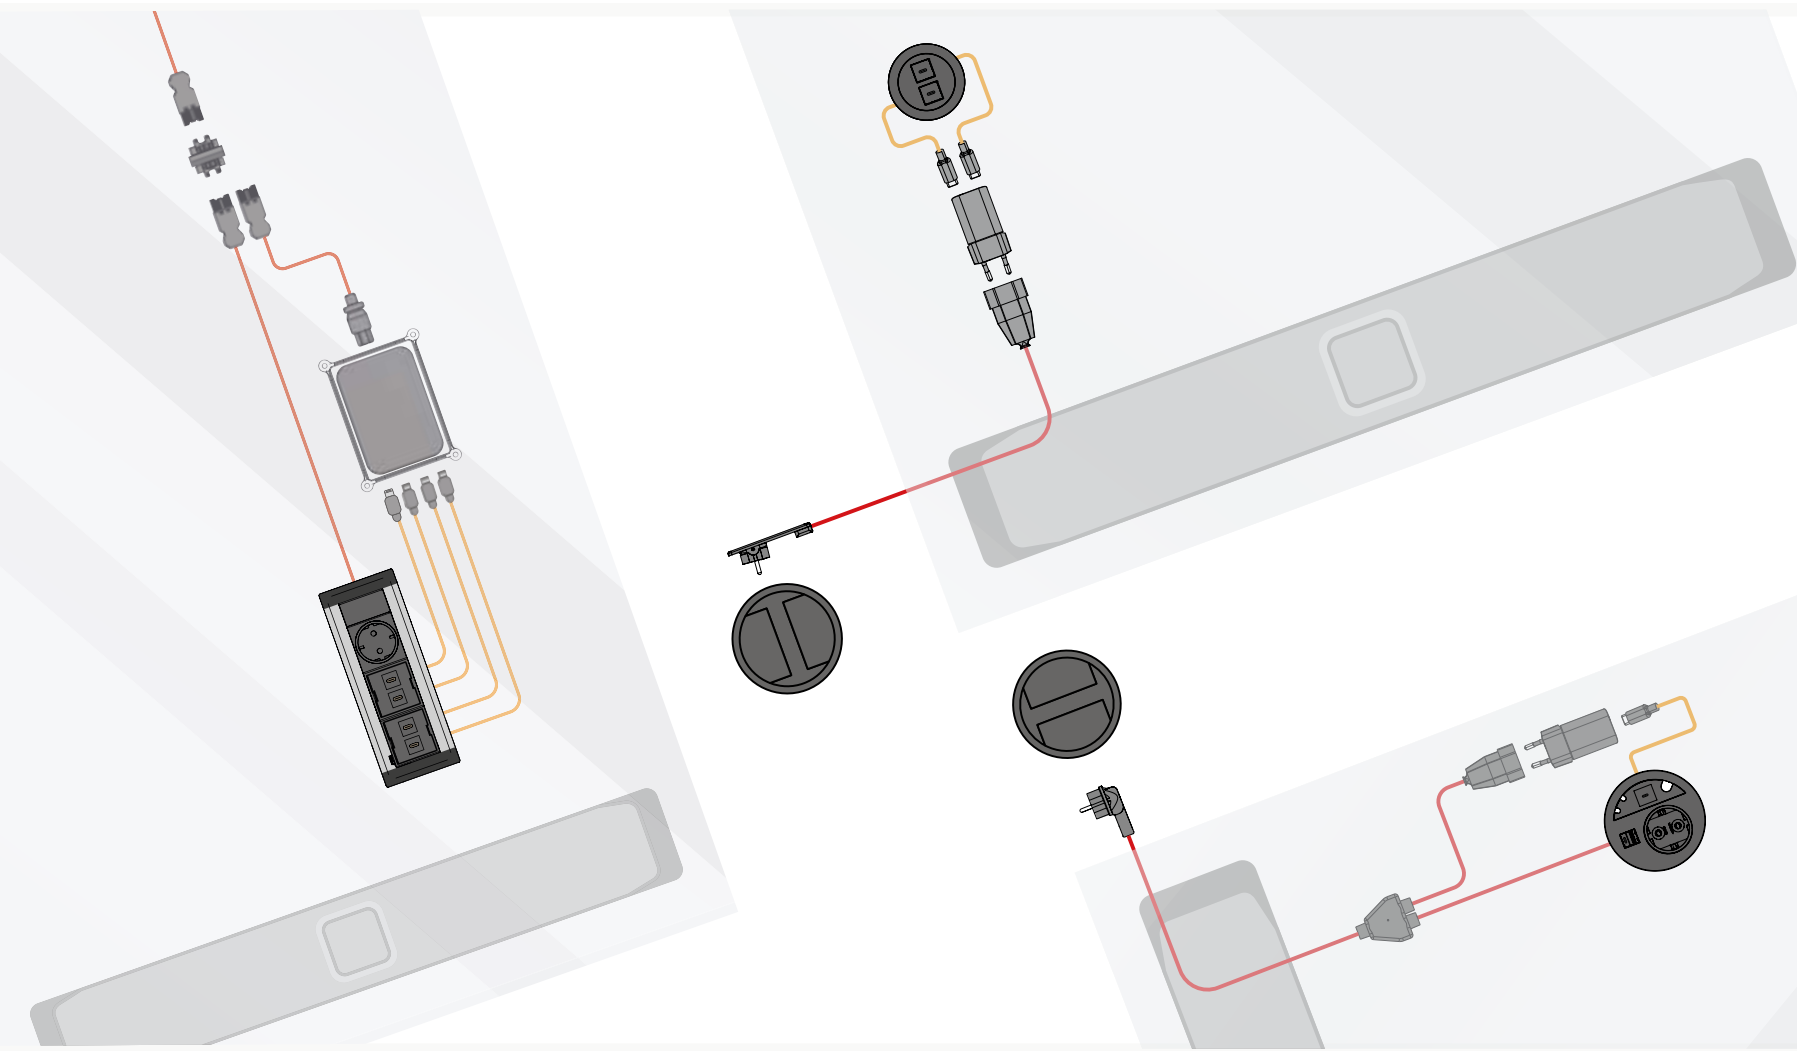

EVoline[®] interlinking concepts - USB-modules

Cable colours:

-  230 V Power cable
-  Data cable
-  Display cable
-  USB charging cable

EVoline[®] interlinking concepts

1. Floor Outlet

2. Installation connector with additional branch and Euro coupling

3. Power supply

4. Circle80

EVoline[®] interlinking concepts

1. Floor Outlet

2. Express Power Cord

3. Rail

4. Express

5. Power supply

6. Circle80

EVOLine[®] interlinking concepts

1. Floor Outlet

2. PlugFix with Euro coupling

3. Power supply

4. One

EVOLine[®] interlinking concepts

1. Floor Outlet

2. FrameDock

EVOLine[®] interlinking concepts

1. Floor Outlet

2. Installation connector with additional branch and Euro coupling

3. Power supply

4. FrameDock

EVoline[®] interlinking concepts

1. Floor Outlet