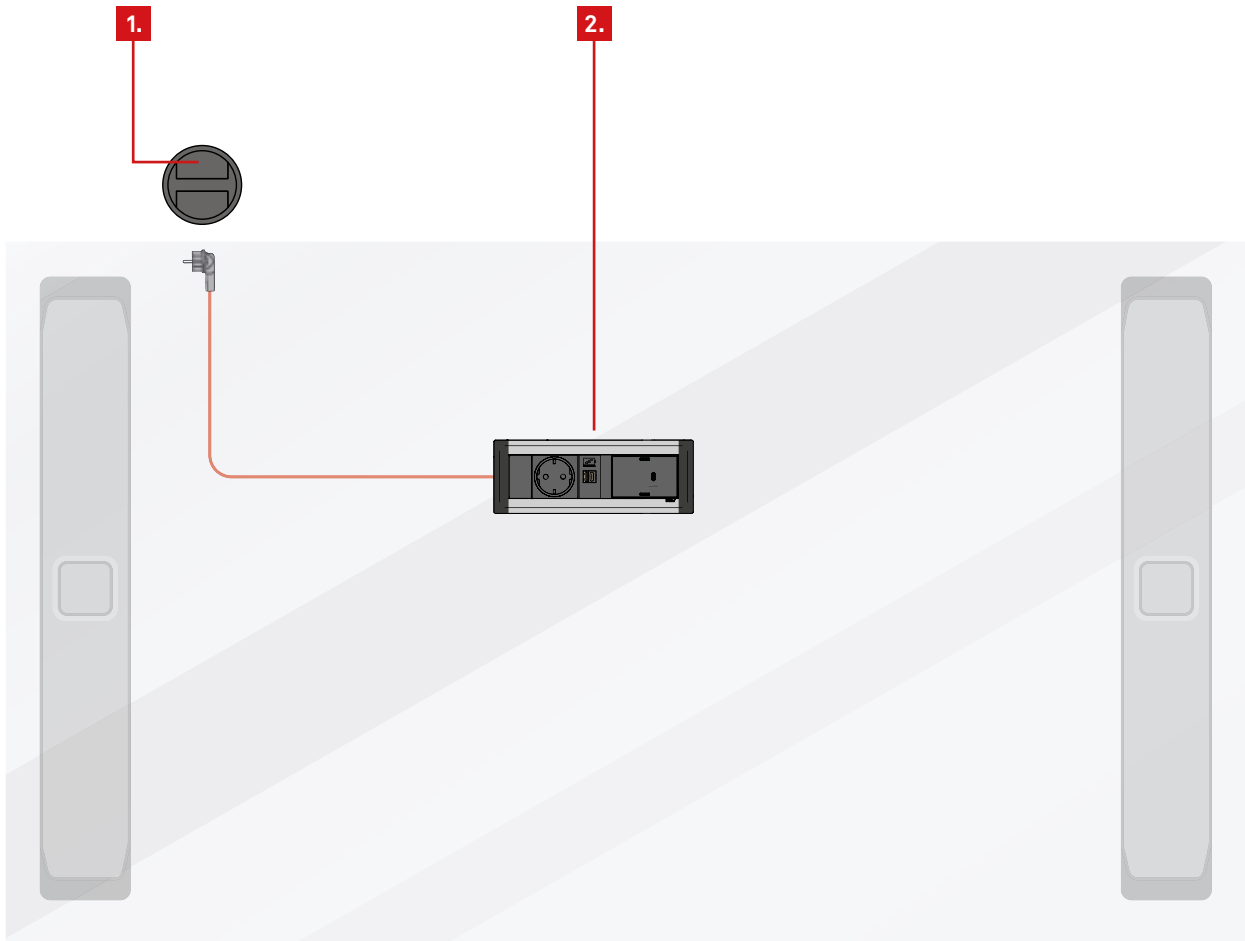

3. Power supply

4. Circle80

EVoline[®] interlinking concepts

1. Floor Outlet

2. Express Power Cord

3. Rail

4. Express

5. Power supply

6. Circle80

EVOLine[®] interlinking concepts

1. Floor Outlet

2. PlugFix with Euro coupling

3. Power supply

4. One

EVOLine[®] interlinking concepts

1. Floor Outlet

2. FrameDock

EVOLine[®] interlinking concepts

1. Floor Outlet

2. Installation connector with additional branch and Euro coupling

3. Power supply

4. FrameDock

EVoline[®] interlinking concepts

1. Floor Outlet

2. Express Power Cord

3. Installation connector with Euro coupling

4. Power supply with Euro coupling

5. FrameDock

EVoline[®] interlinking concepts

1. Floor Outlet

2. Express Power Cord

3. Output: 2 Connector