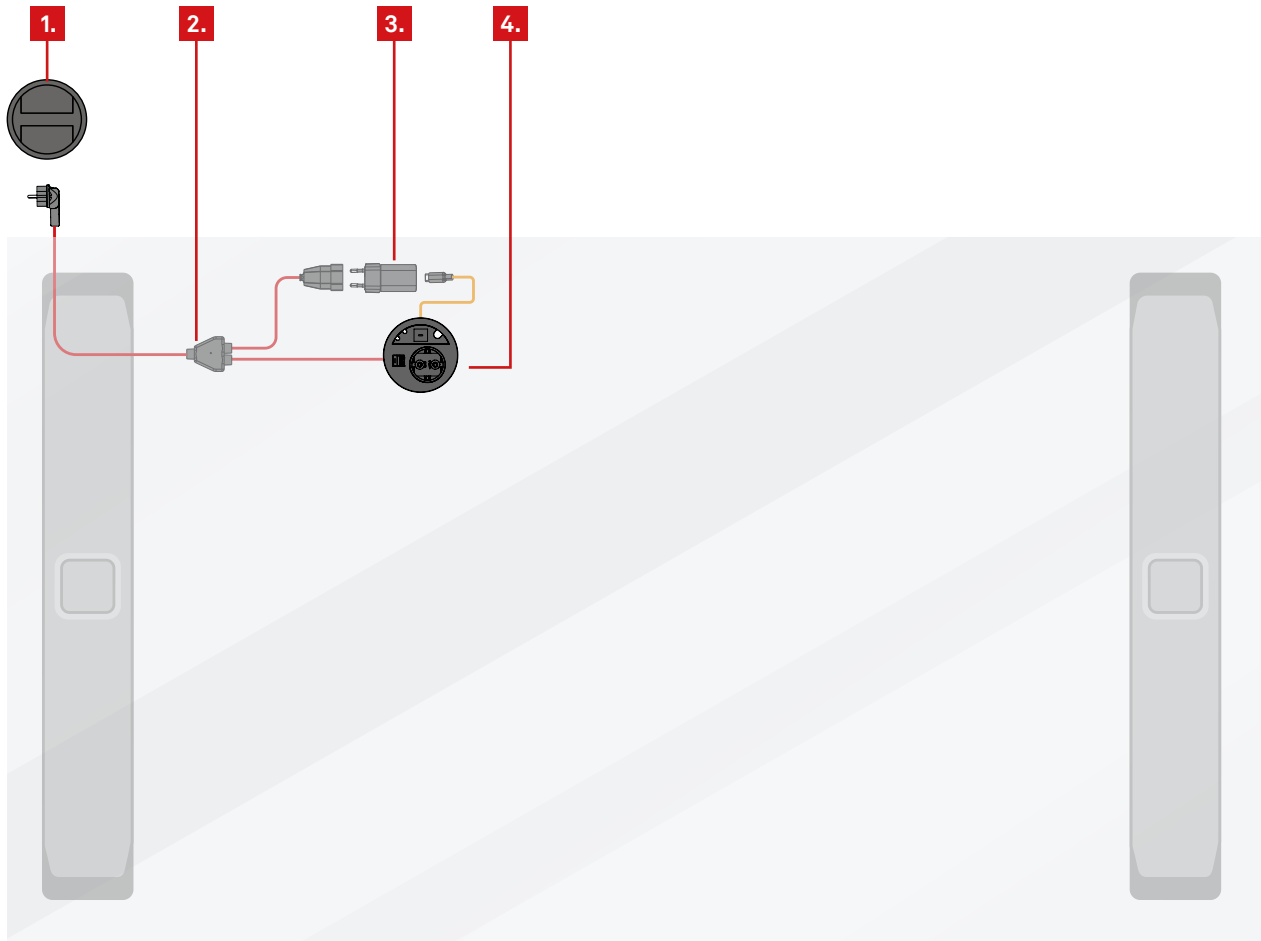

EVoline[®] interlinking concepts - USB-modules

Cable colours:

-  230 V Power cable
-  Data cable
-  Display cable
-  USB charging cable

EVoline[®] interlinking concepts

1. Floor Outlet

2. Installation connector with additional branch and Euro coupling

3. Power supply

4. Circle80

EVOLine[®] interlinking concepts

1. Floor Outlet

2. Power Cord

3. WireLane

4. Rail

5. Express

6. Power supply

7. Circle80

EVoline[®] interlinking concepts

1. Floor Outlet

2. PlugFix with Euro coupling

3. Power supply

4. One

EVoline[®] interlinking concepts

1. Floor Outlet

2. FrameDock

EVoline[®] interlinking concepts

1. Floor Outlet

2. Power Cord

3.

4. Rail

5. Express