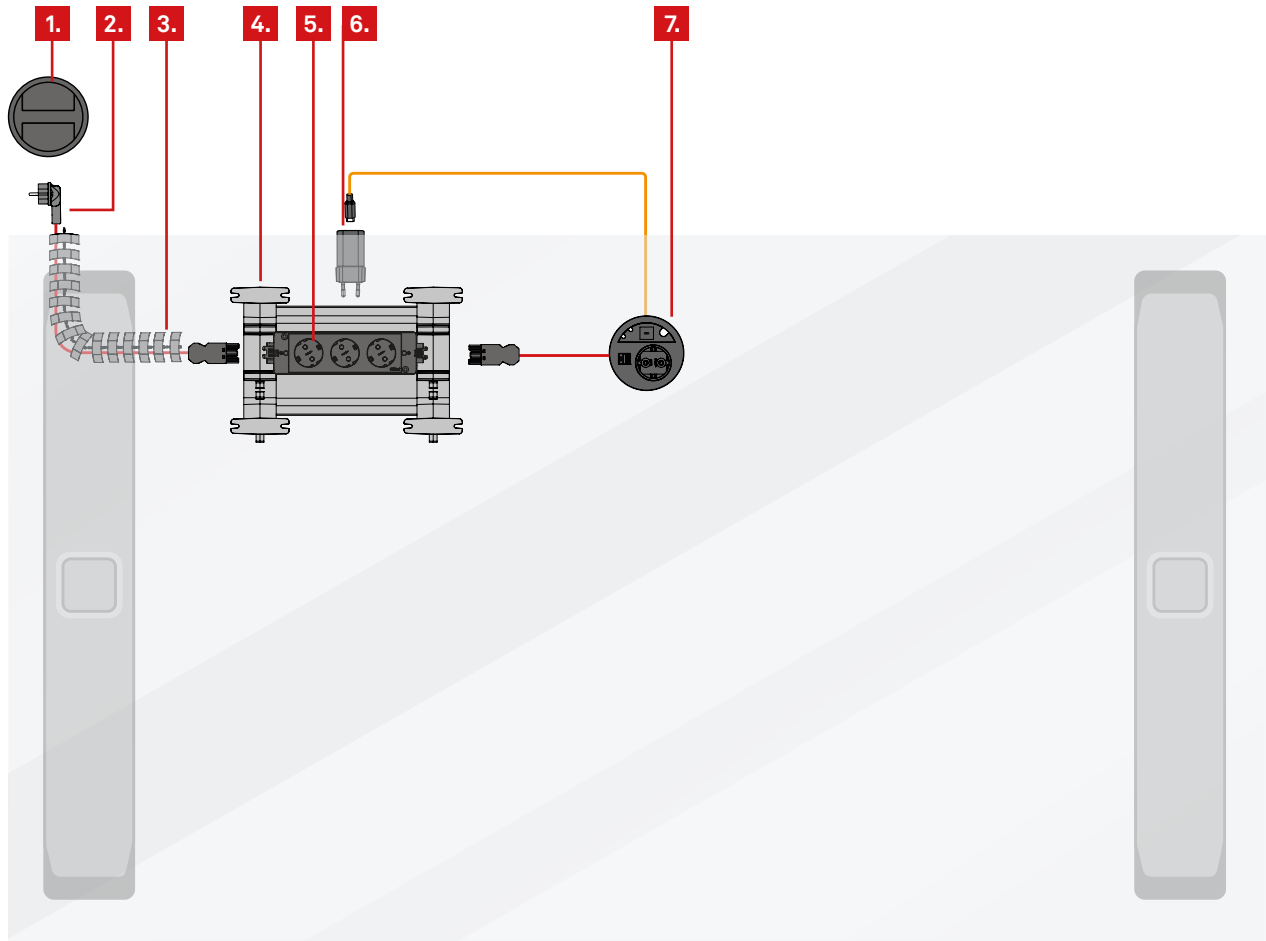

EVoline[®] interlinking concepts - USB-modules

Cable colours:

-  230 V Power cable
-  Data cable
-  Display cable
-  USB charging cable

EVoline[®] interlinking concepts

1. Floor Outlet

2. Installation connector with additional branch and Euro coupling

3. Power supply

4. Circle80

EVOLine[®] interlinking concepts

1. Floor Outlet

2. Power Cord

3. WireLane

4. Rail

5. Express

6. Power supply

7. Circle80

EVoline[®] interlinking concepts

1. Floor Outlet

2. PlugFix with Euro coupling

3. Power supply

4. One

EVoline[®] interlinking concepts

1. Floor Outlet

2. FrameDock

EVoline[®] interlinking concepts

1. Floor Outlet

2. Power Cord

3.

4. Rail

5. Express