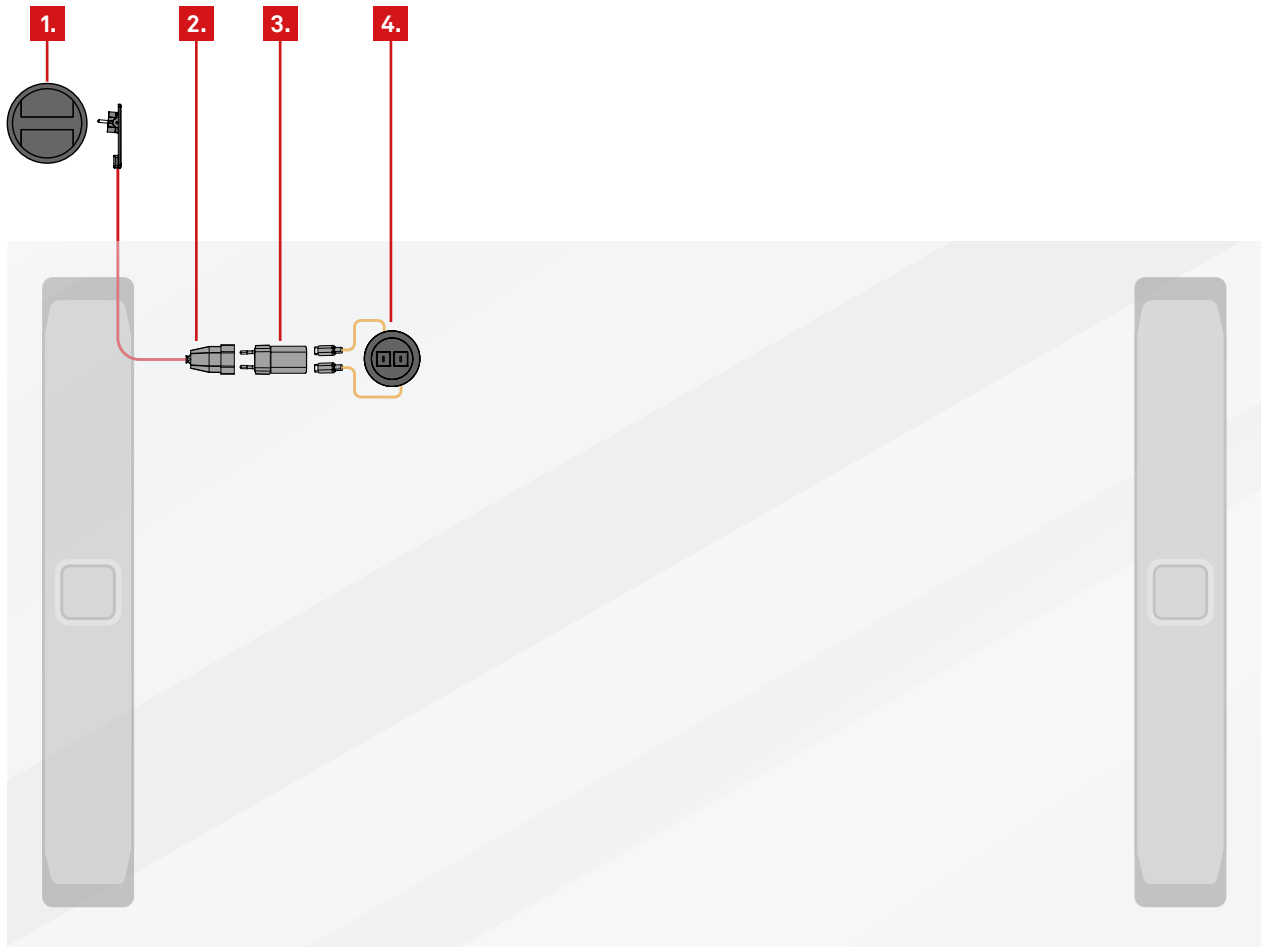

3. Power supply

4. Circle80

EVoline[®] interlinking concepts

1. Floor Outlet

2. Express Power Cord

3. Rail

4. Express

5. Power supply

6. Circle80

EVOLine[®] interlinking concepts

1. Floor Outlet

2. PlugFix with Euro coupling

3. Power supply

4. One

EVOLine[®] interlinking concepts

1. Floor Outlet

2. FrameDock

EVOLine[®] interlinking concepts

1. Floor Outlet

2. Installation connector with additional branch and Euro coupling

3. Power supply

4. FrameDock

EVoline[®] interlinking concepts

1. Floor Outlet

2. Express Power Cord

3. Installation connector with Euro coupling

4. Power supply with Euro coupling

5. FrameDock

EVoline[®] interlinking concepts

1. Floor Outlet

2. Express Power Cord

3. Output: 2 Connector