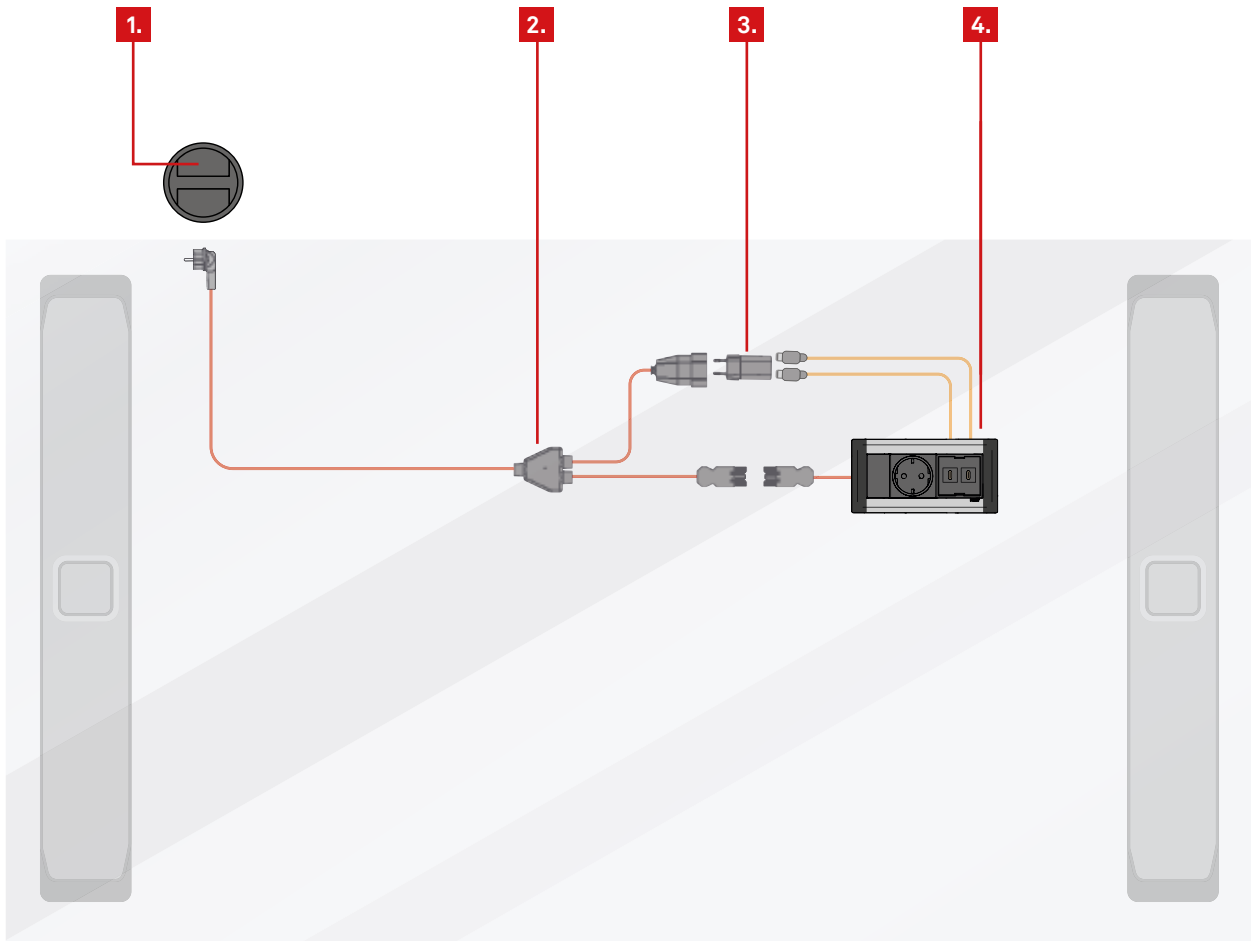

3. Power supply

4. Circle80

EVoline[®] interlinking concepts

1. Floor Outlet

2. Express Power Cord

3. Rail

4. Express

5. Power supply

6. Circle80

EVOLine[®] interlinking concepts

1. Floor Outlet

2. PlugFix with Euro coupling

3. Power supply

4. One

EVOLine[®] interlinking concepts

1. Floor Outlet

2. FrameDock

EVOLine[®] interlinking concepts

1. Floor Outlet

2. Installation connector with additional branch and Euro coupling

3. Power supply

4. FrameDock

EVoline[®] interlinking concepts

1. Floor Outlet

2. Express Power Cord

3. Installation connector with Euro coupling

4. Power supply with Euro coupling

5. FrameDock

EVoline[®] interlinking concepts

1. Floor Outlet

2. Express Power Cord

3. Output: 2 Connector