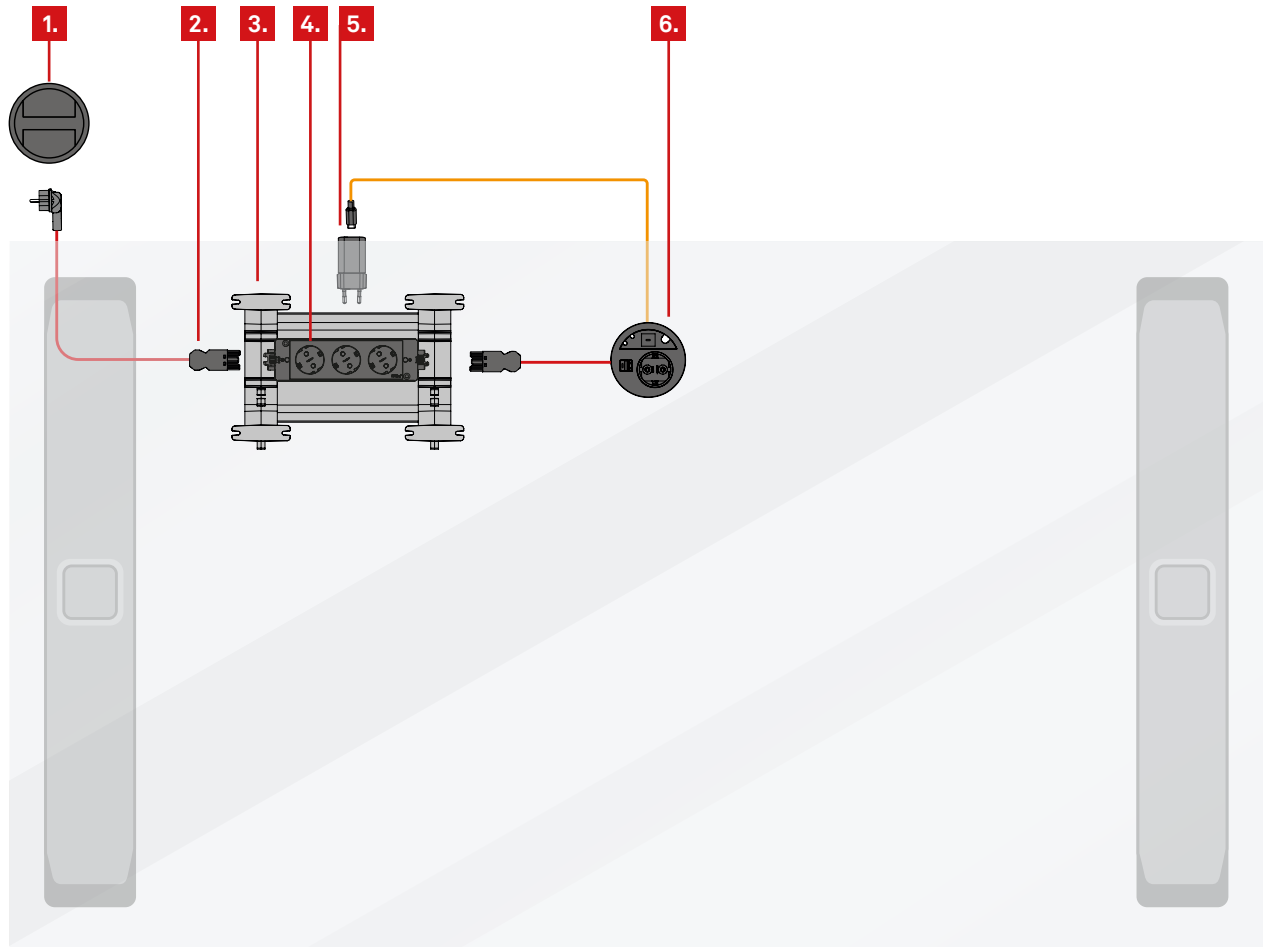

EVoline[®] interlinking concepts - USB-modules

Cable colours:

-  230 V Power cable
-  Data cable
-  Display cable
-  USB charging cable

EVoline[®] interlinking concepts

1. Floor Outlet

2. Installation connector with additional branch and Euro coupling

3. Power supply

4. Circle80

EVoline[®] interlinking concepts

1. Floor Outlet

2. Express Power Cord

3. Rail

4. Express

5. Power supply

6. Circle80

EVOLine[®] interlinking concepts

1. Floor Outlet

2. PlugFix with Euro coupling

3. Power supply

4. One

EVOLine[®] interlinking concepts

1. Floor Outlet

2. FrameDock

EVOLine[®] interlinking concepts

1. Floor Outlet

2. Installation connector with additional branch and Euro coupling

3. Power supply

4. FrameDock

EVoline[®] interlinking concepts

1. Floor Outlet