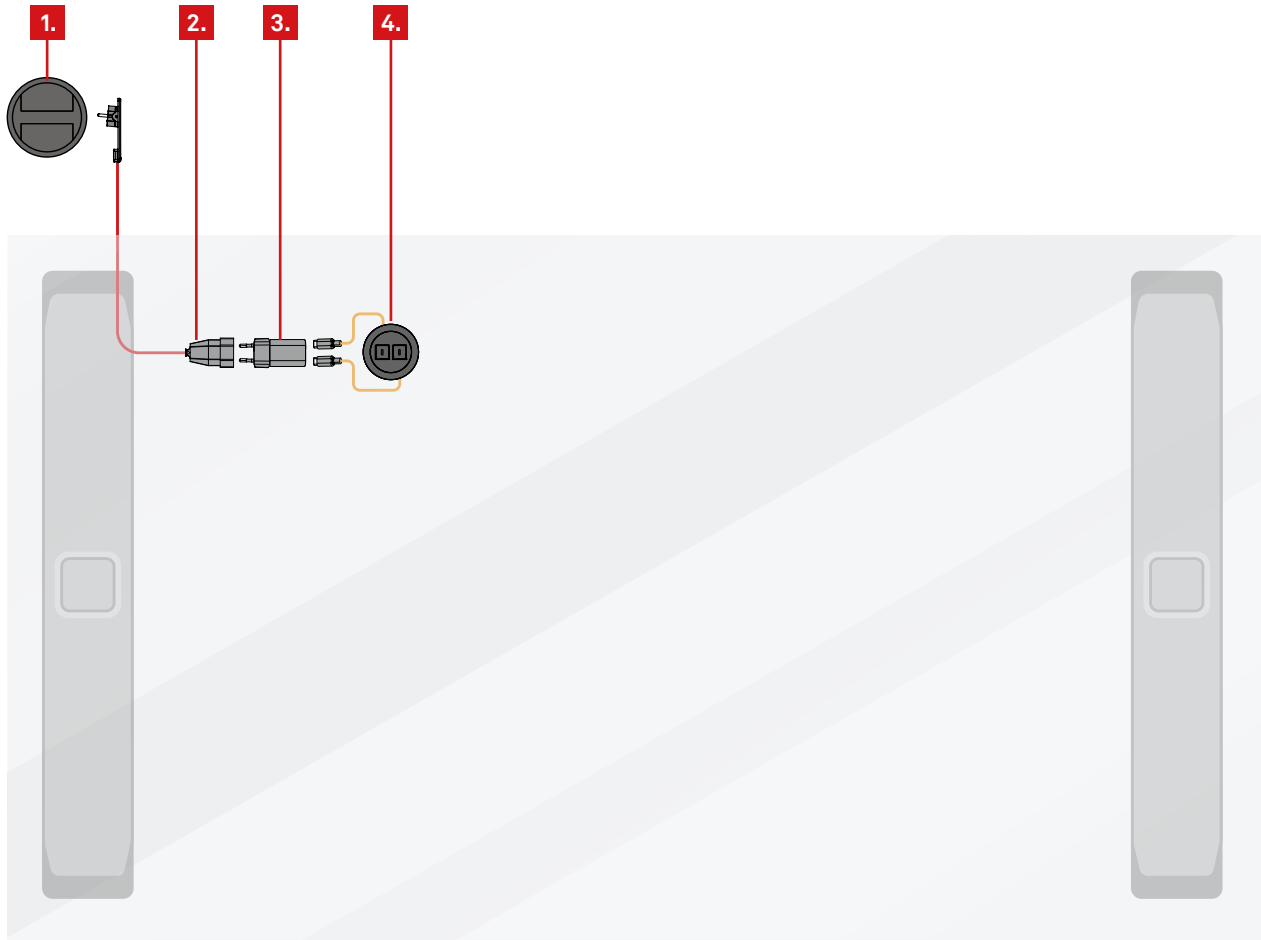

EVoline[®] interlinking concepts - USB-modules

Cable colours:

-  230 V Power cable
-  Data cable
-  Display cable
-  USB charging cable

EVoline[®] interlinking concepts

1. Floor Outlet

2. Installation connector with additional branch and Euro coupling

3. Power supply

4. Circle80

EVOLine[®] interlinking concepts

1. Floor Outlet

2. Power Cord

3. WireLane

4. Rail

5. Express

6. Power supply

7. Circle80

EVoline[®] interlinking concepts

1. Floor Outlet

2. PlugFix with Euro coupling

3. Power supply

4. One

EVoline[®] interlinking concepts

1. Floor Outlet

2. FrameDock

EVoline[®] interlinking concepts

1. Floor Outlet

2. Power Cord

3.

4. Rail

5. Express