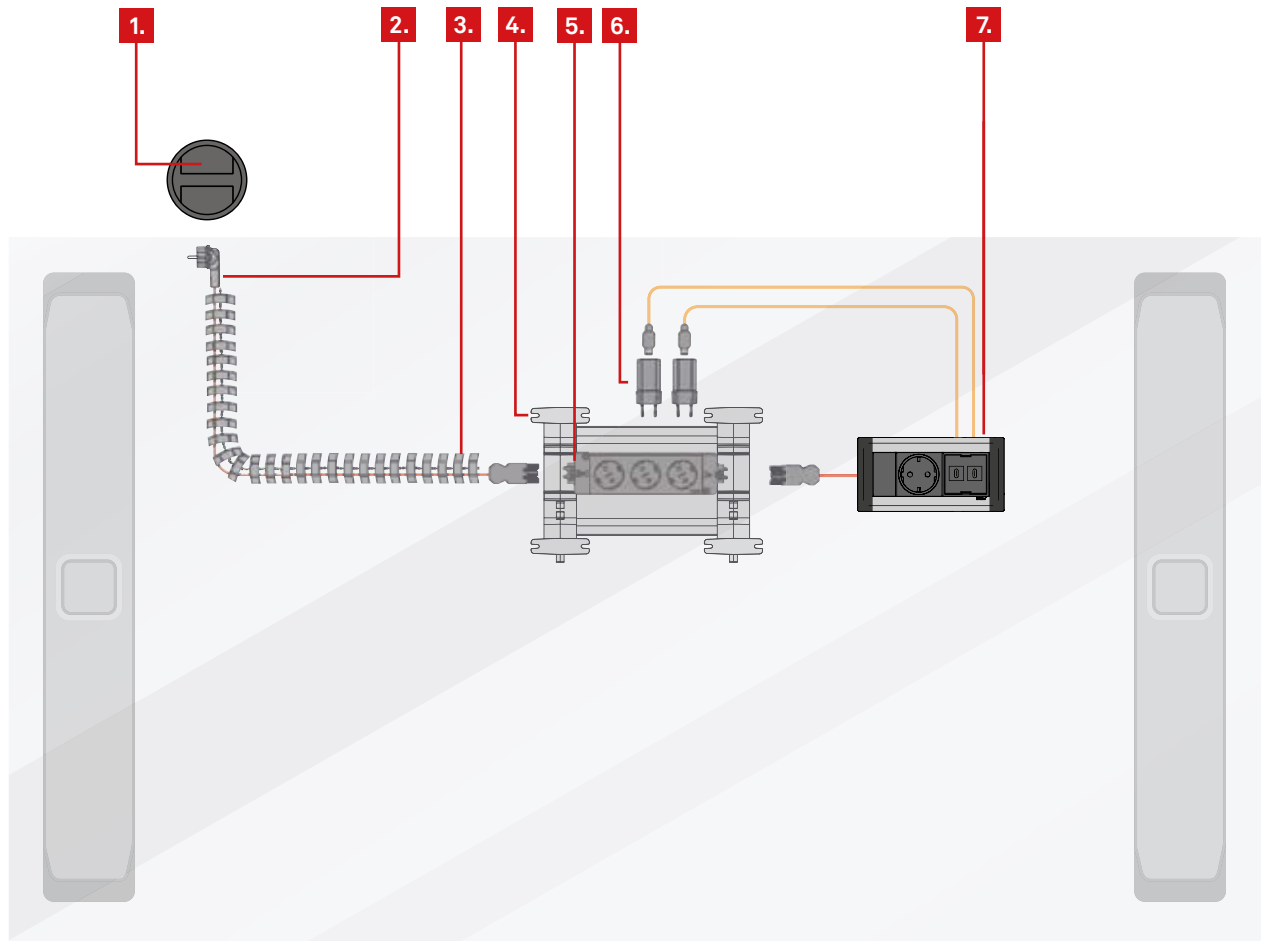

3. Power supply

4. Circle80

EVOLine[®] interlinking concepts

1. Floor Outlet

2. Power Cord

3. WireLane

4. Rail

5. Express

6. Power supply

7. Circle80

EVoline[®] interlinking concepts

1. Floor Outlet

2. PlugFix with Euro coupling

3. Power supply

4. One

EVoline[®] interlinking concepts

1. Floor Outlet

2. FrameDock

EVoline[®] interlinking concepts

1. Floor Outlet

2. Power Cord

3.

4. Rail

5. Express

6. Power supply

7. FrameDock

EVoline[®] interlinking concepts

1. Floor Outlet

2. Installation connector with additional branch and Euro coupling

3. Power supply

4. FrameDock

EVoline[®] interlinking concepts