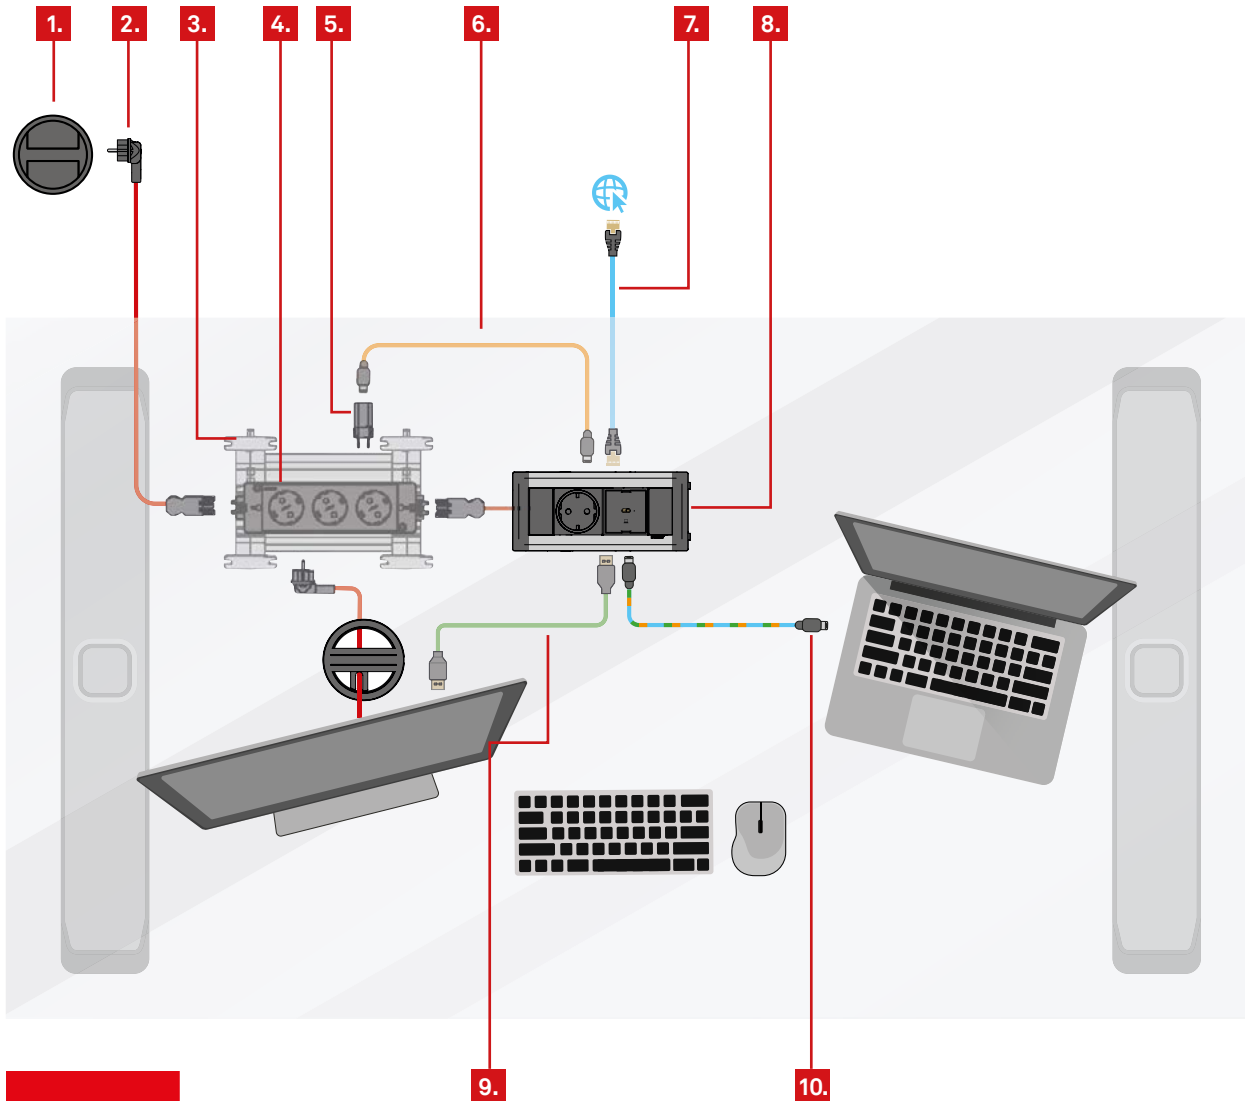

EVOLine[®] interlinking concepts - Replicator

Cable colours:

-  230 V Power cable
-  Data cable
-  Display cable
-  USB charging cable

EVoline[®] interlinking concepts

EVOLine[®] interlinking concepts

- 1.** Floor Outlet 
- 2.** Express Power Cord 
- 3.** Rail 
- 4.** Express 
- 5.** Power supply 
- 6.** USB-C Power Cord 
- 7.** LAN Cord 
- 8.** FrameDock 
- 9.** Circle80 Access 
- 10.** HDMI Cord 
- 11.** USB-C Power + Data Cord 

EVoline[®] interlinking concepts

EVOLine[®] interlinking concepts

- 1. Floor Outlet 
- 2. Express Power Cord 
- 3. Rail 
- 4. Express 
- 5. Power supply 
- 6. USB-C Power Cord 
- 7. LAN Cord 
- 8. FrameDock 
- 9. Circle80 Access 
- 10. HDMI Cord 
- 11. USB-C Power + Data Cord 