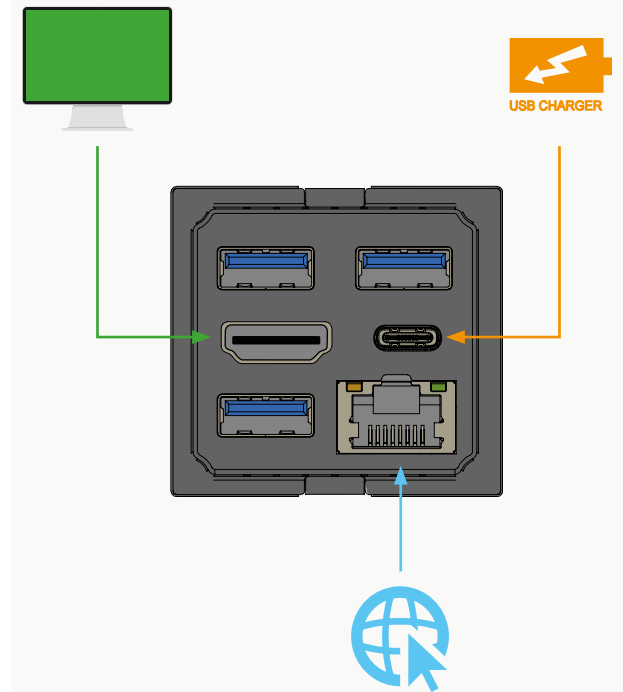

EVOLine[®] interlinking concepts - Replicator

Cable colours:

-  230 V Power cable
-  Data cable
-  Display cable
-  USB charging cable

EVoline[®] interlinking concepts

EVOLine[®] interlinking concepts

- 1.** Floor Outlet 
- 2.** Express Power Cord 
- 3.** Rail 
- 4.** Express 
- 5.** Power supply 
- 6.** USB-C Power Cord 
- 7.** LAN Cord 
- 8.** FrameDock 
- 9.** Circle80 Access 
- 10.** HDMI Cord 
- 11.** USB-C Power + Data Cord 

EVoline[®] interlinking concepts

EVOLine[®] interlinking concepts

- 1. Floor Outlet 
- 2. Express Power Cord 
- 3. Rail 
- 4. Express 
- 5. Power supply 
- 6. USB-C Power Cord 
- 7. LAN Cord 
- 8. FrameDock 
- 9. Circle80 Access 
- 10. HDMI Cord 
- 11. USB-C Power + Data Cord 