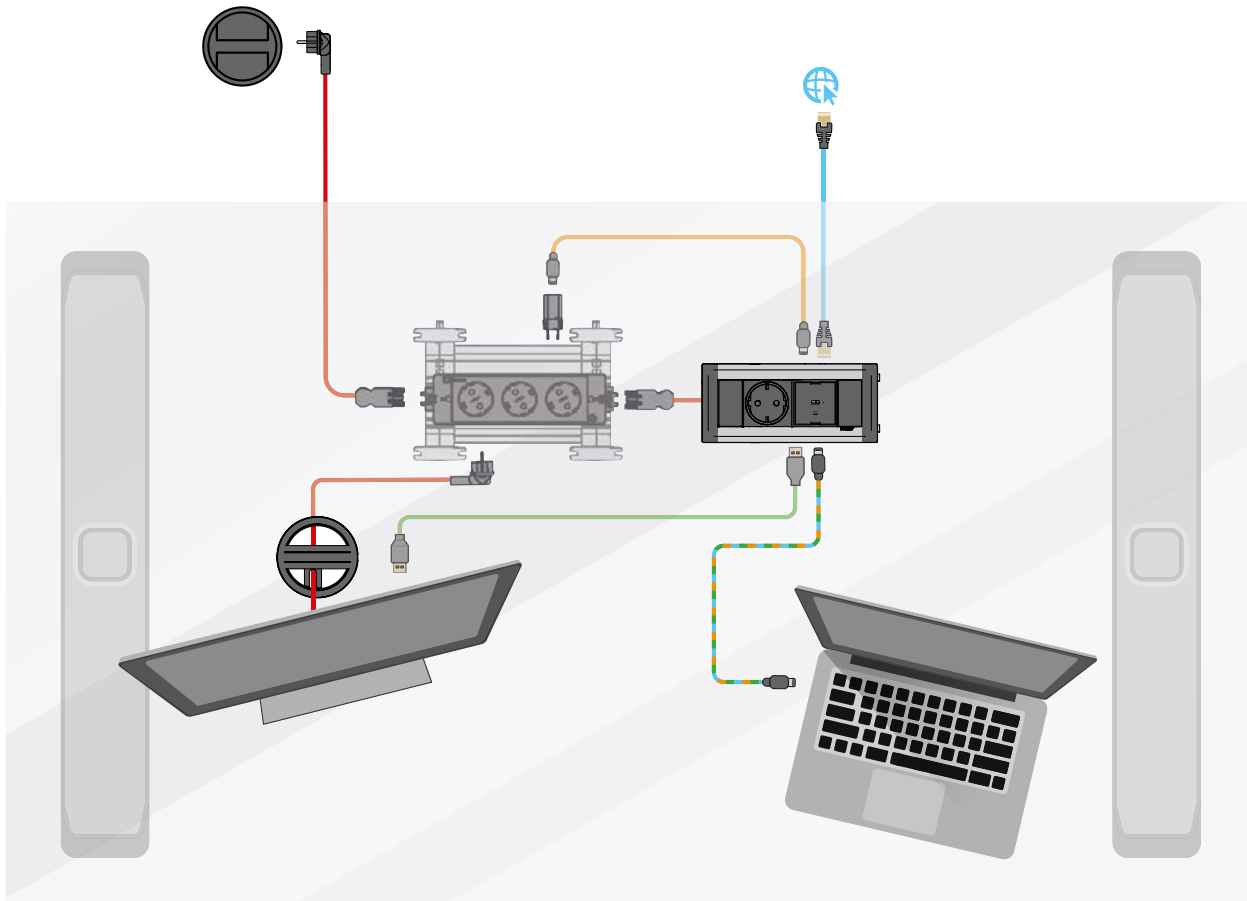

EVOLine[®] interlinking concepts - Replicator

Cable colours:

-  230 V Power cable
-  Data cable
-  Display cable
-  USB charging cable

EVoline[®] interlinking concepts

EVOLine[®] interlinking concepts

- 1.** Floor Outlet 
- 2.** Express Power Cord 
- 3.** Rail 
- 4.** Express 
- 5.** Power supply 
- 6.** USB-C Power Cord 
- 7.** LAN Cord 
- 8.** FrameDock 
- 9.** Circle80 Access 
- 10.** HDMI Cord 
- 11.** USB-C Power + Data Cord 

EVoline[®] interlinking concepts

EVOLine[®] interlinking concepts

- 1. Floor Outlet 
- 2. Express Power Cord 
- 3. Rail 
- 4. Express 
- 5. Power supply 
- 6. USB-C Power Cord 
- 7. LAN Cord 
- 8. FrameDock 
- 9. Circle80 Access 
- 10. HDMI Cord 
- 11. USB-C Power + Data Cord 