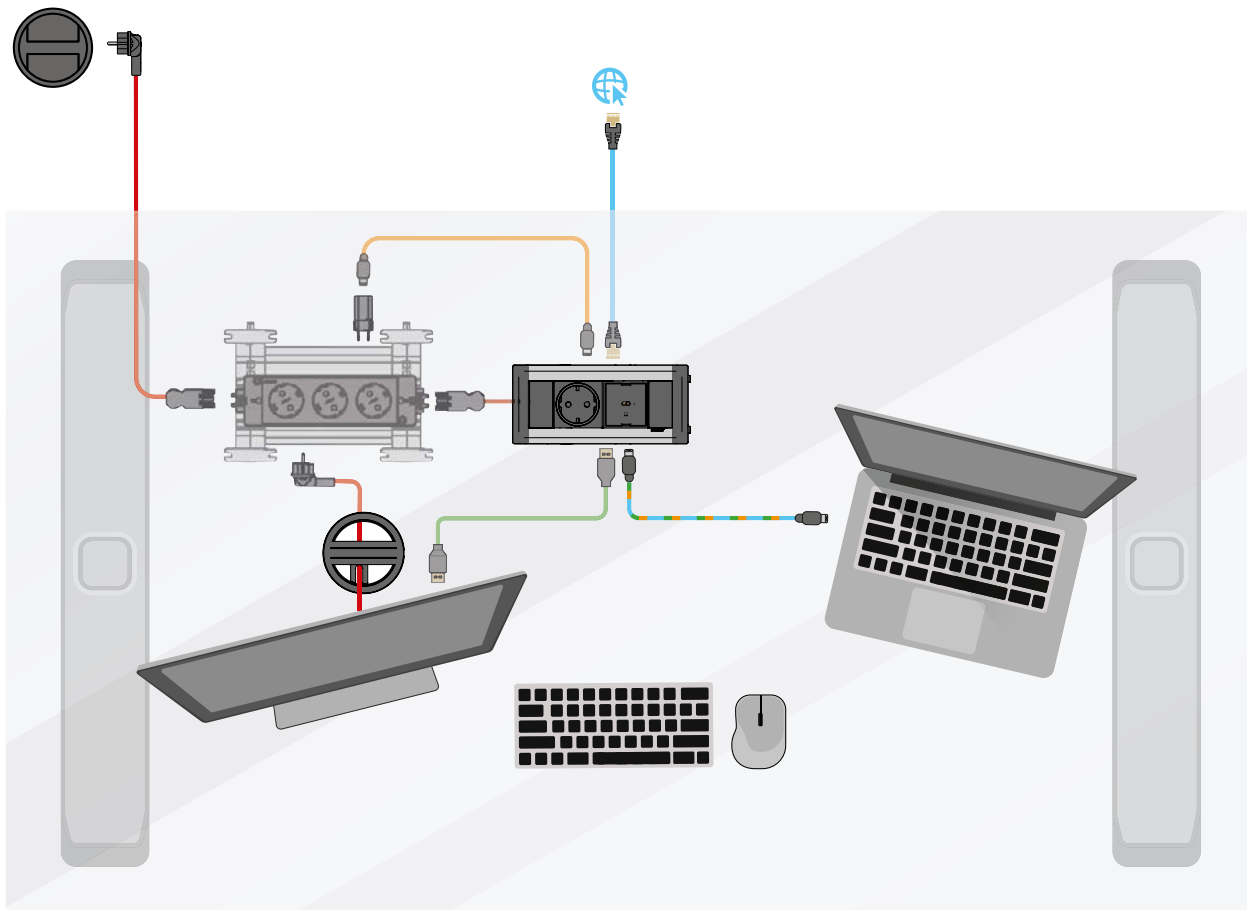

EVOLine[®] interlinking concepts - Replicator

Cable colours:

-  230 V Power cable
-  Data cable
-  Display cable
-  USB charging cable

EVoline[®] interlinking concepts

EVOLine[®] interlinking concepts

- 1.** Floor Outlet 
- 2.** Express Power Cord 
- 3.** Rail 
- 4.** Express 
- 5.** Power supply 
- 6.** USB-C Power Cord 
- 7.** LAN Cord 
- 8.** FrameDock 
- 9.** Circle80 Access 
- 10.** HDMI Cord 
- 11.** USB-C Power + Data Cord 

EVoline[®] interlinking concepts

EVOLine[®] interlinking concepts

- 1. Floor Outlet 
- 2. Express Power Cord 
- 3. Rail 
- 4. Express 
- 5. Power supply 
- 6. USB-C Power Cord 
- 7. LAN Cord 
- 8. FrameDock 
- 9. Circle80 Access 
- 10. HDMI Cord 
- 11. USB-C Power + Data Cord 