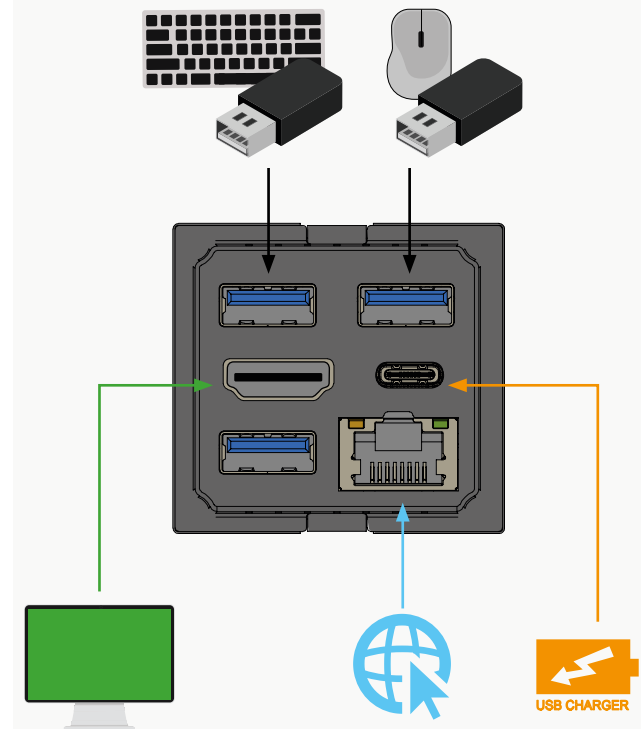

EVOLine[®] interlinking concepts - Replicator

Cable colours:

-  230 V Power cable
-  Data cable
-  Display cable
-  USB charging cable

EVoline[®] interlinking concepts

EVOLine[®] interlinking concepts

- 1.** Floor Outlet 
- 2.** Express Power Cord 
- 3.** Rail 
- 4.** Express 
- 5.** Power supply 
- 6.** USB-C Power Cord 
- 7.** LAN Cord 
- 8.** FrameDock 
- 9.** Circle80 Access 
- 10.** HDMI Cord 
- 11.** USB-C Power + Data Cord 

EVoline[®] interlinking concepts

EVOLine[®] interlinking concepts

- 1. Floor Outlet 
- 2. Express Power Cord 
- 3. Rail 
- 4. Express 
- 5. Power supply 
- 6. USB-C Power Cord 
- 7. LAN Cord 
- 8. FrameDock 
- 9. Circle80 Access 
- 10. HDMI Cord 
- 11. USB-C Power + Data Cord 