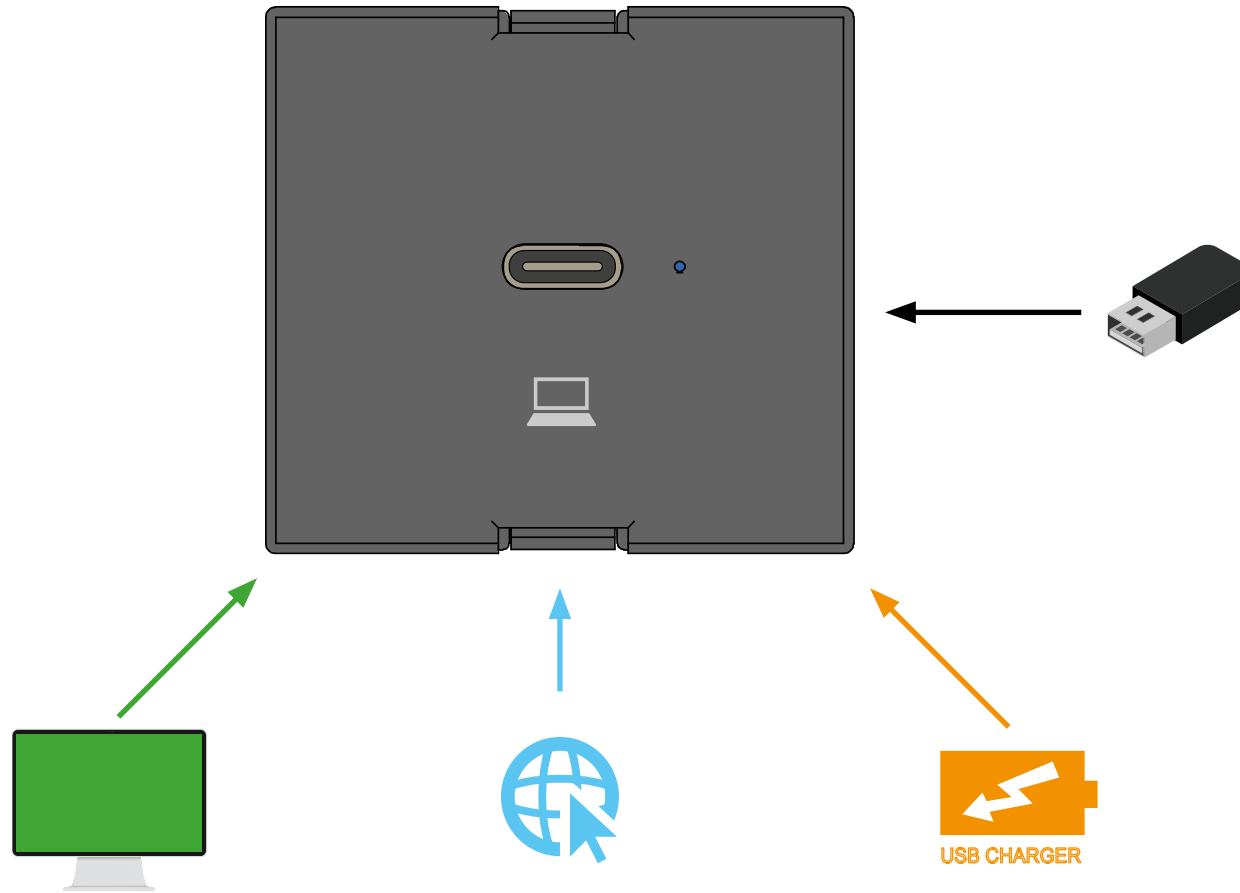

EVOLine[®] interlinking concepts - Replicator

Cable colours:

-  230 V Power cable
-  Data cable
-  Display cable
-  USB charging cable

EVoline[®] interlinking concepts

EVOLine[®] interlinking concepts

- 1.** Floor Outlet 
- 2.** Express Power Cord 
- 3.** Rail 
- 4.** Express 
- 5.** Power supply 
- 6.** USB-C Power Cord 
- 7.** LAN Cord 
- 8.** FrameDock 
- 9.** Circle80 Access 
- 10.** HDMI Cord 
- 11.** USB-C Power + Data Cord 

EVoline[®] interlinking concepts

EVOLine[®] interlinking concepts

- 1. Floor Outlet 
- 2. Express Power Cord 
- 3. Rail 
- 4. Express 
- 5. Power supply 
- 6. USB-C Power Cord 
- 7. LAN Cord 
- 8. FrameDock 
- 9. Circle80 Access 
- 10. HDMI Cord 
- 11. USB-C Power + Data Cord 