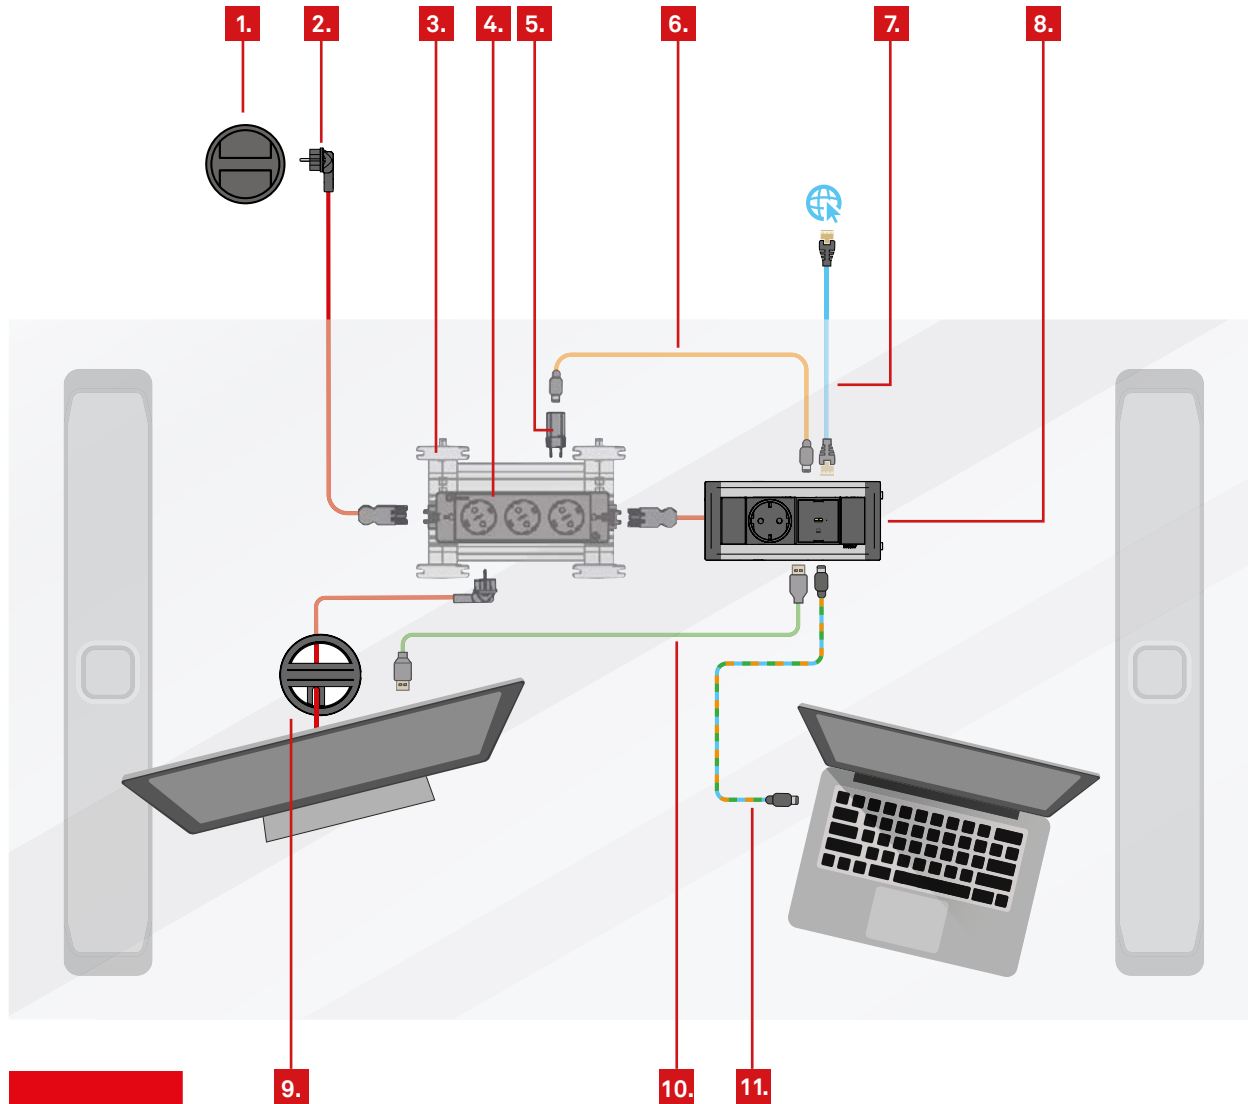

EVOLine[®] interlinking concepts - Replicator

Cable colours:

-  230 V Power cable
-  Data cable
-  Display cable
-  USB charging cable

EVoline[®] interlinking concepts

EVOLine[®] interlinking concepts

- 1.** Floor Outlet 
- 2.** Express Power Cord 
- 3.** Rail 
- 4.** Express 
- 5.** Power supply 
- 6.** USB-C Power Cord 
- 7.** LAN Cord 
- 8.** FrameDock 
- 9.** Circle80 Access 
- 10.** HDMI Cord 
- 11.** USB-C Power + Data Cord 

EVoline[®] interlinking concepts

EVOLine[®] interlinking concepts

- 1. Floor Outlet 
- 2. Express Power Cord 
- 3. Rail 
- 4. Express 
- 5. Power supply 
- 6. USB-C Power Cord 
- 7. LAN Cord 
- 8. FrameDock 
- 9. Circle80 Access 
- 10. HDMI Cord 
- 11. USB-C Power + Data Cord 