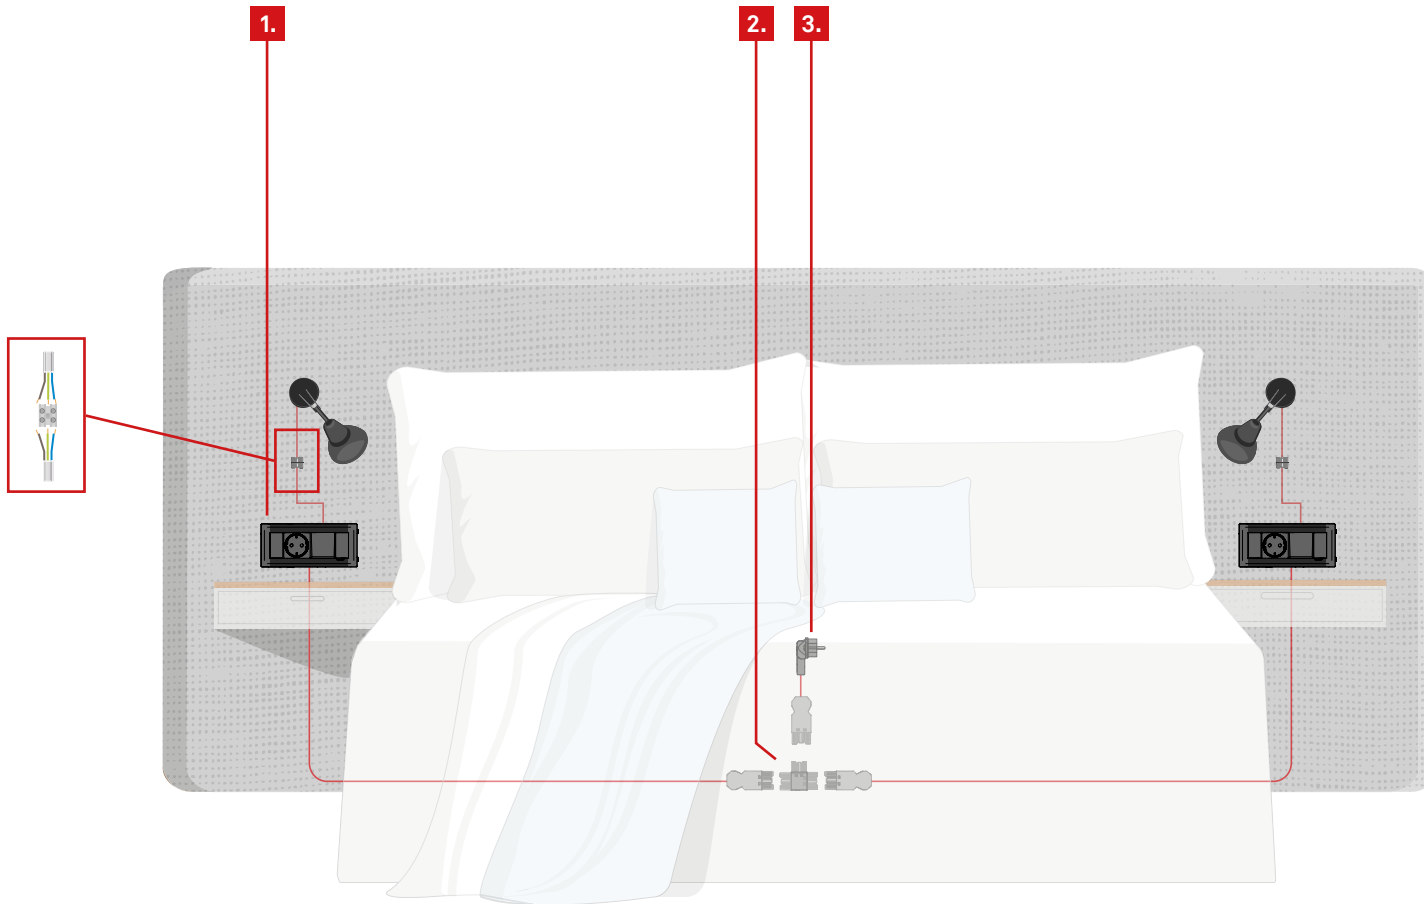

EVOLine[®] interlinking concepts

1. Floor Outlet

2. Power Cord

3. U-Dock

4. Network cable

5. Circle80 Access

6. HDMI Cord

7. Network cable

EVoline[®] interlinking concepts

1. 2x FrameDock

2. Distributor
2x outputs

3. Power Cord

EVoline[®] interlinking concepts

1. Floor Outlet

2. DockSquare

EVoline[®] interlinking concepts

- 1.** Floor Outlet

2. FrameDock with replicator

- 3.** Express

4. USB-C Cord (Power)

- 5.** Power supply

6. Network cable

- 7.** USB-C Cord (Power + Data + Image)

8.

EVoline[®] interlinking concepts

1. Floor Outlet

2. WireLane

3. 3x FlipTop Push

Do you have any questions?

Our expert team will be happy to assist you!

[Contact form >](#)

[Sales & Distribution >](#)