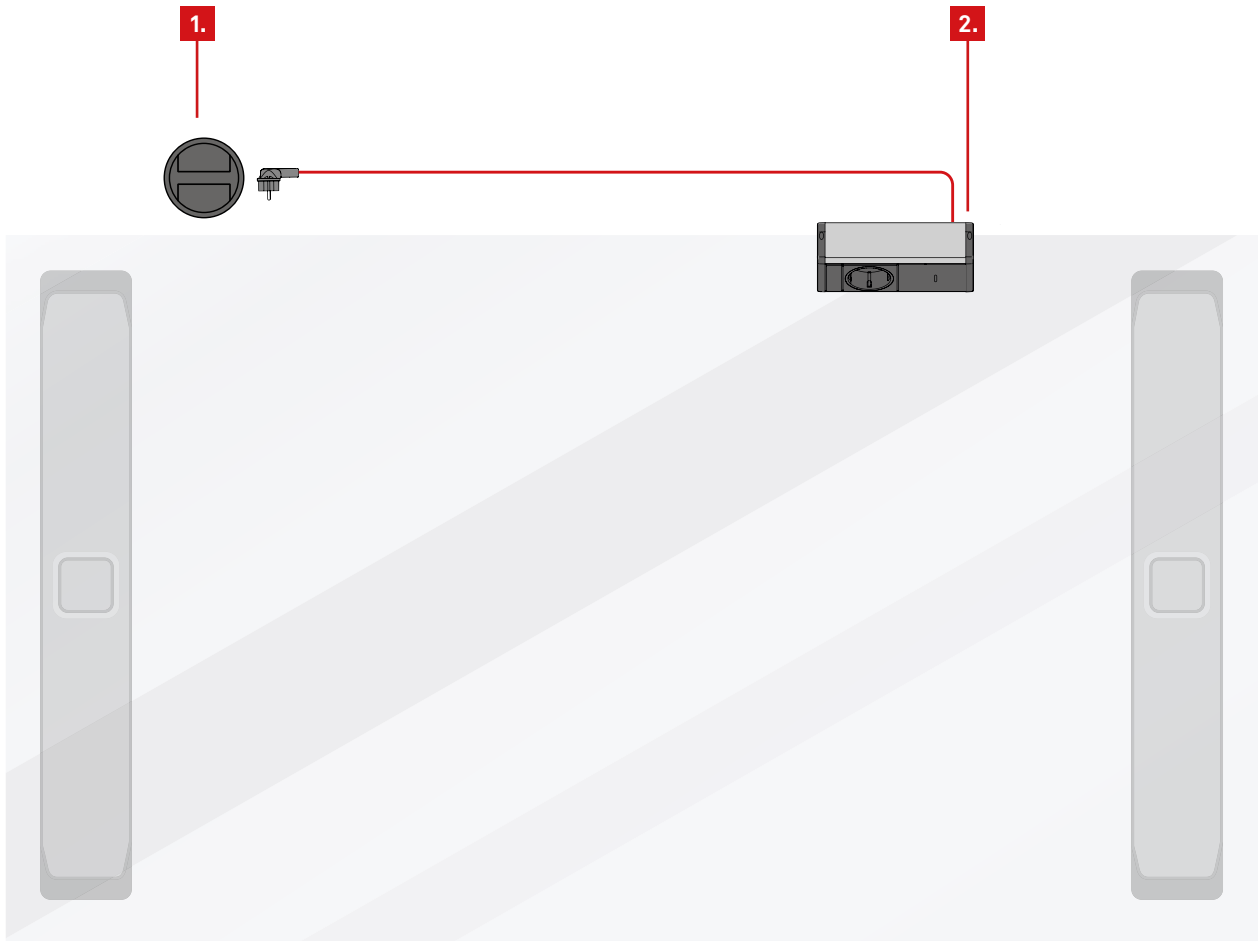

EVOLine[®] interlinking concepts

1. Floor Outlet

2. Power Cord

3. U-Dock

4. Network cable

5. Circle80 Access

6. HDMI Cord

7. Network cable

EVoline[®] interlinking concepts

1. 2x FrameDock

2. Distributor
2x outputs

3. Power Cord

EVoline[®] interlinking concepts

1. Floor Outlet

2. DockSquare

EVoline[®] interlinking concepts

- 1.** Floor Outlet

2. FrameDock with replicator

- 3.** Express

4. USB-C Cord (Power)

- 5.** Power supply

6. Network cable

- 7.** USB-C Cord (Power + Data + Image)

8.

EVoline[®] interlinking concepts

1. Floor Outlet

2. WireLane

3. 3x FlipTop Push

Do you have any questions?

Our expert team will be happy to assist you!

[Contact form >](#)

[Sales & Distribution >](#)