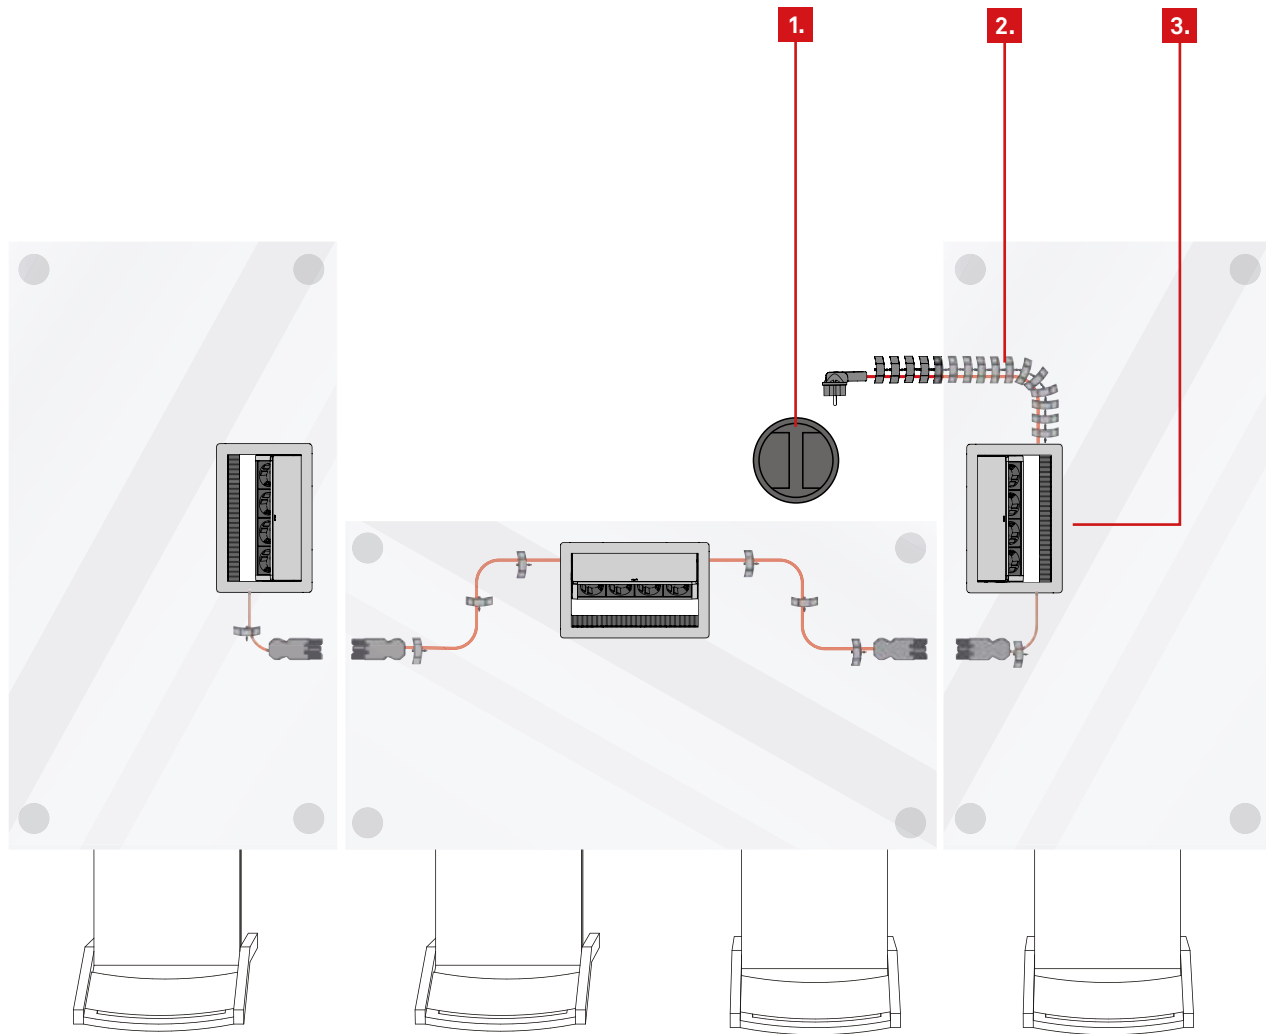

EVOLine[®] interlinking concepts

1. Floor Outlet

2. Power Cord

3. U-Dock

4. Network cable

5. Circle80 Access

6. HDMI Cord

7. Network cable

EVoline[®] interlinking concepts

1. 2x FrameDock

2. Distributor
2x outputs

3. Power Cord

EVoline[®] interlinking concepts

1. Floor Outlet

2. DockSquare

EVoline[®] interlinking concepts

- 1.** Floor Outlet

2. FrameDock with replicator

- 3.** Express

4. USB-C Cord (Power)

- 5.** Power supply

6. Network cable

- 7.** USB-C Cord (Power + Data + Image)

8.

EVoline[®] interlinking concepts

1. Floor Outlet

2. WireLane

3. 3x FlipTop Push

Do you have any questions?

Our expert team will be happy to assist you!

[Contact form >](#)

[Sales & Distribution >](#)