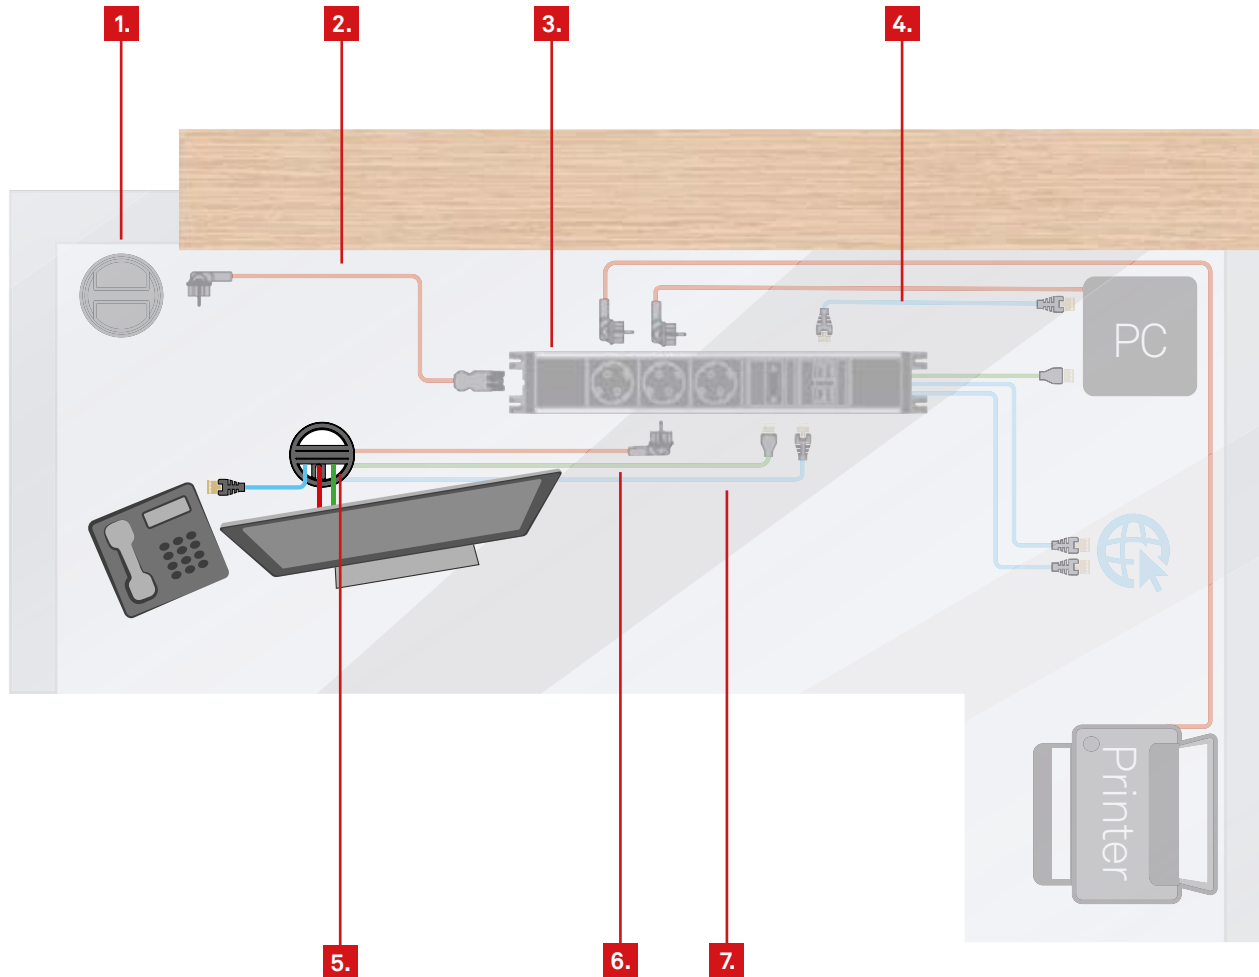

EVOLine[®] interlinking concepts

1. Floor Outlet

2. Power Cord

3. U-Dock

4. Network cable

5. Circle80 Access

6. HDMI Cord

7. Network cable

EVoline[®] interlinking concepts

1. 2x FrameDock

2. Distributor
2x outputs

3. Power Cord

EVoline[®] interlinking concepts

1. Floor Outlet

2. DockSquare

EVoline[®] interlinking concepts

- 1.** Floor Outlet

2. FrameDock with replicator

- 3.** Express

4. USB-C Cord (Power)

- 5.** Power supply

6. Network cable

- 7.** USB-C Cord (Power + Data + Image)

8.

EVoline[®] interlinking concepts

1. Floor Outlet

2. WireLane

3. 3x FlipTop Push

Do you have any questions?

Our expert team will be happy to assist you!

[Contact form >](#)

[Sales & Distribution >](#)