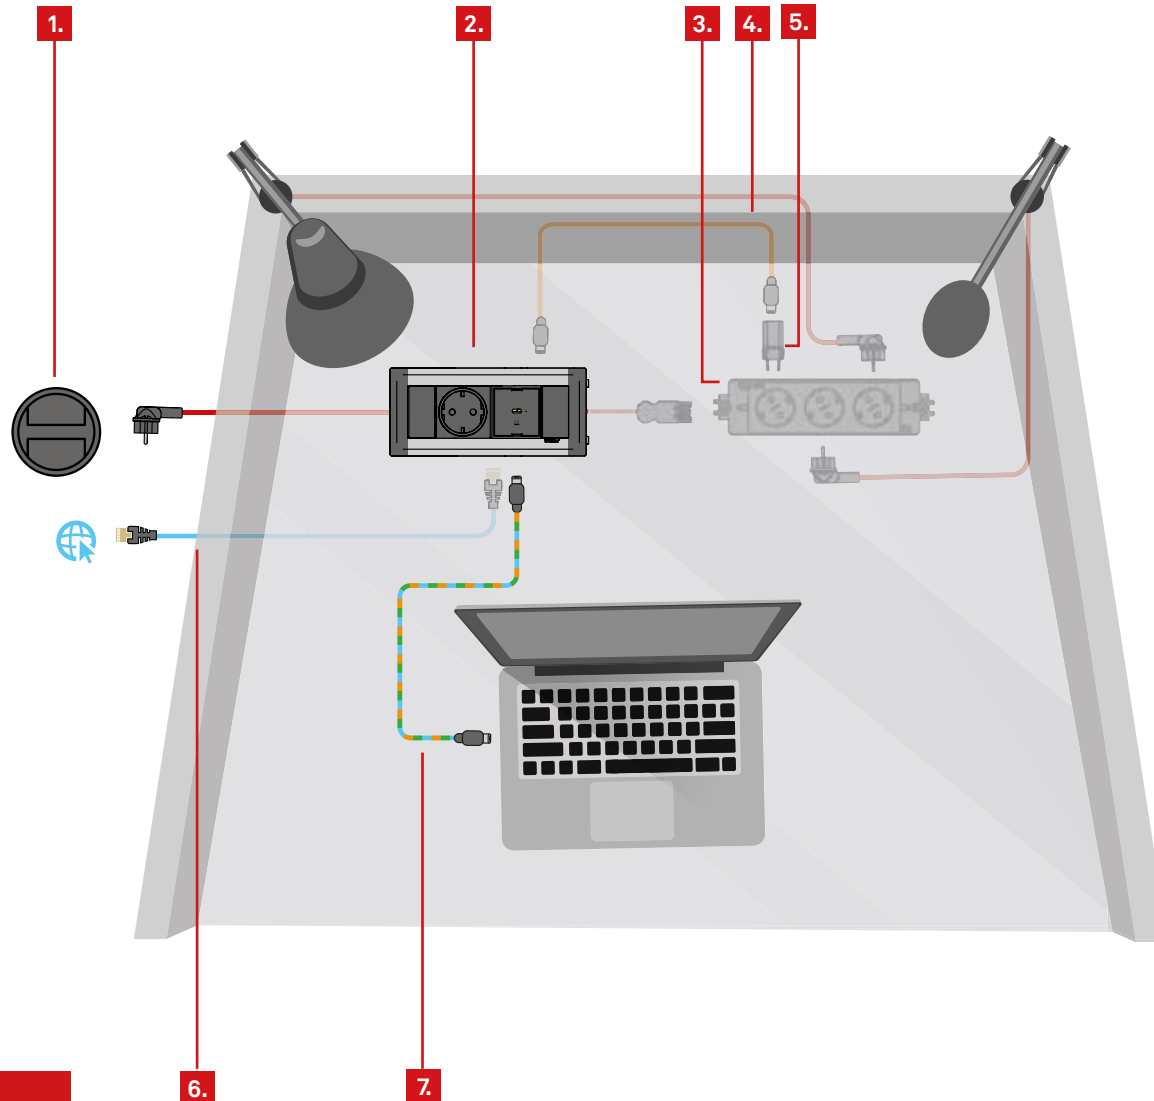

EVOLine[®] interlinking concepts

1. Floor Outlet

2. Power Cord

3. U-Dock

4. Network cable

5. Circle80 Access

6. HDMI Cord

7. Network cable

EVoline[®] interlinking concepts

1. 2x FrameDock

2. Distributor
2x outputs

3. Power Cord

EVoline[®] interlinking concepts

1. Floor Outlet

2. DockSquare

EVoline[®] interlinking concepts

- 1.** Floor Outlet

2. FrameDock with replicator

- 3.** Express

4. USB-C Cord (Power)

- 5.** Power supply

6. Network cable

- 7.** USB-C Cord (Power + Data + Image)

8.

EVoline[®] interlinking concepts

1. Floor Outlet

2. WireLane

3. 3x FlipTop Push

Do you have any questions?

Our expert team will be happy to assist you!

[Contact form >](#)

[Sales & Distribution >](#)