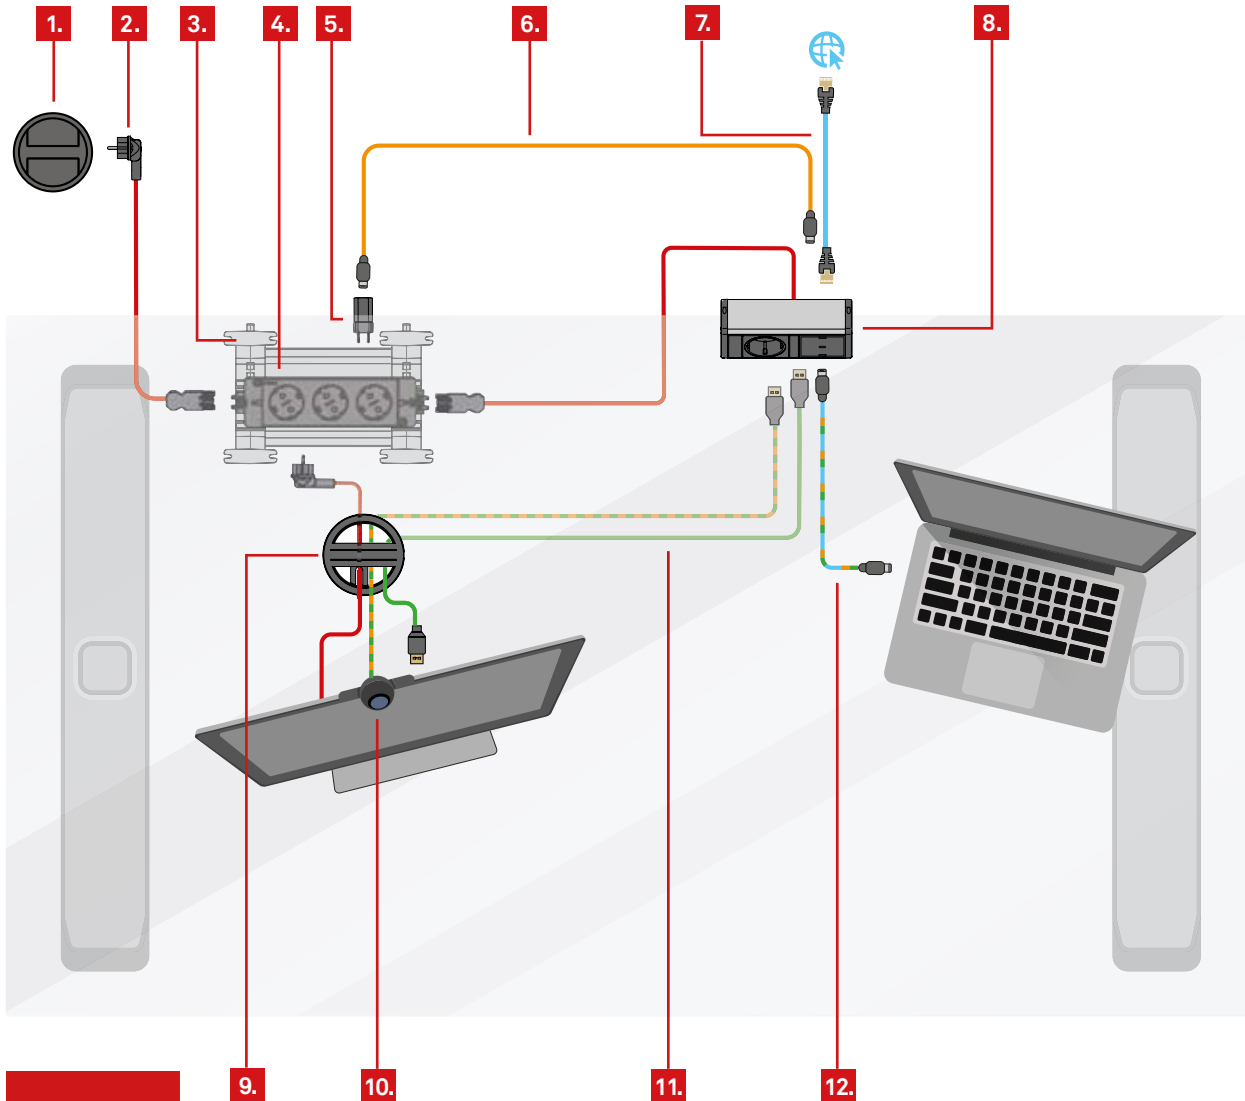

4. Express Power Cord

5. 1x Express

6. 2x Express

EVoline[®] interlinking concepts

1. Floor Outlet

2. FlipTop Push

EVoline[®] interlinking concepts

1. Floor Outlet

2. Express Power Cord

3. Rail

4. Express

5. DockSquare

EVoline[®] interlinking concepts

1. Floor Outlet

2. WireLane

3. Express Power Cord

4. Rail

5. Express

6. Installation connector with Euro coupling

7. Power supply

8. Circle80 with sliding cover DisQ

EVOLine[®] interlinking concepts

- 1. Floor Outlet 
- 2. Express Power Cord 
- 3. Rail 
- 4. Express 
- 5. Power supply 
- 6. USB-C Power Cord 
- 7. LAN Cord 
- 8. DockSquare 
- 9. Circle80 Access 
- 10. USB-A Power + Data Cord 
- 11. HDMI Cord 
- 12. USB-C Power + Data Cord 

EVoline[®] interlinking concepts

1. Floor Outlet

2. Express Power Cord

3. Rail

4. Express

5. FrameDock

EVoline[®] interlinking concepts

1. Floor Outlet