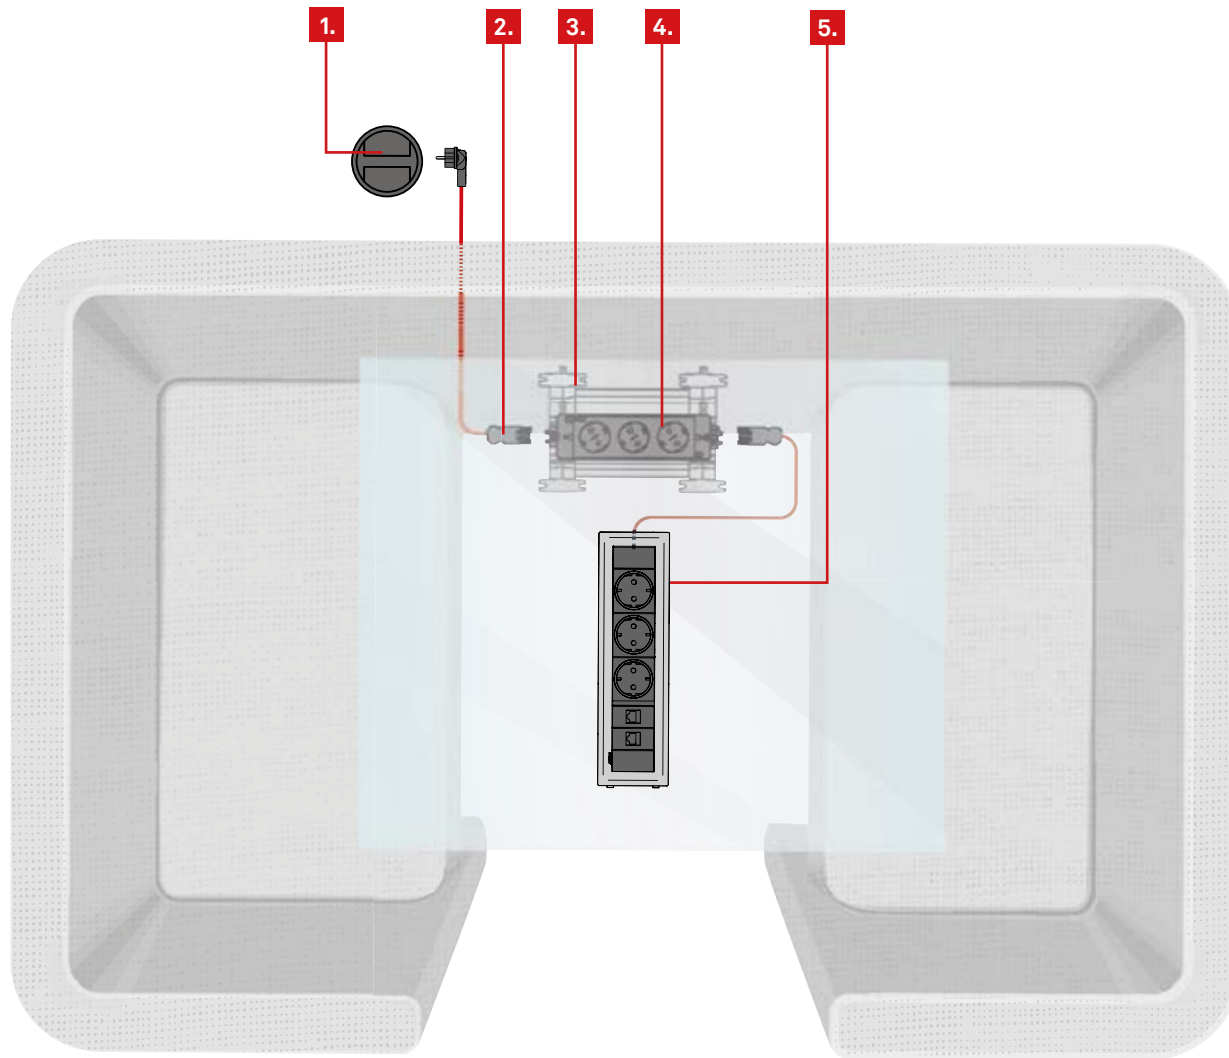

4. Express Power Cord

5. 1x Express

6. 2x Express

EVoline[®] interlinking concepts

1. Floor Outlet

2. FlipTop Push

EVoline[®] interlinking concepts

1. Floor Outlet

2. Express Power Cord

3. Rail

4. Express

5. DockSquare

EVoline[®] interlinking concepts

1. Floor Outlet

2. WireLane

3. Express Power Cord

4. Rail

5. Express

6. Installation connector with Euro coupling

7. Power supply

8. Circle80 with sliding cover DisQ

EVOLine[®] interlinking concepts

- 1. Floor Outlet 
- 2. Express Power Cord 
- 3. Rail 
- 4. Express 
- 5. Power supply 
- 6. USB-C Power Cord 
- 7. LAN Cord 
- 8. DockSquare 
- 9. Circle80 Access 
- 10. USB-A Power + Data Cord 
- 11. HDMI Cord 
- 12. USB-C Power + Data Cord 

EVoline[®] interlinking concepts

1. Floor Outlet

2. Express Power Cord

3. Rail

4. Express

5. FrameDock

EVoline[®] interlinking concepts

1. Floor Outlet