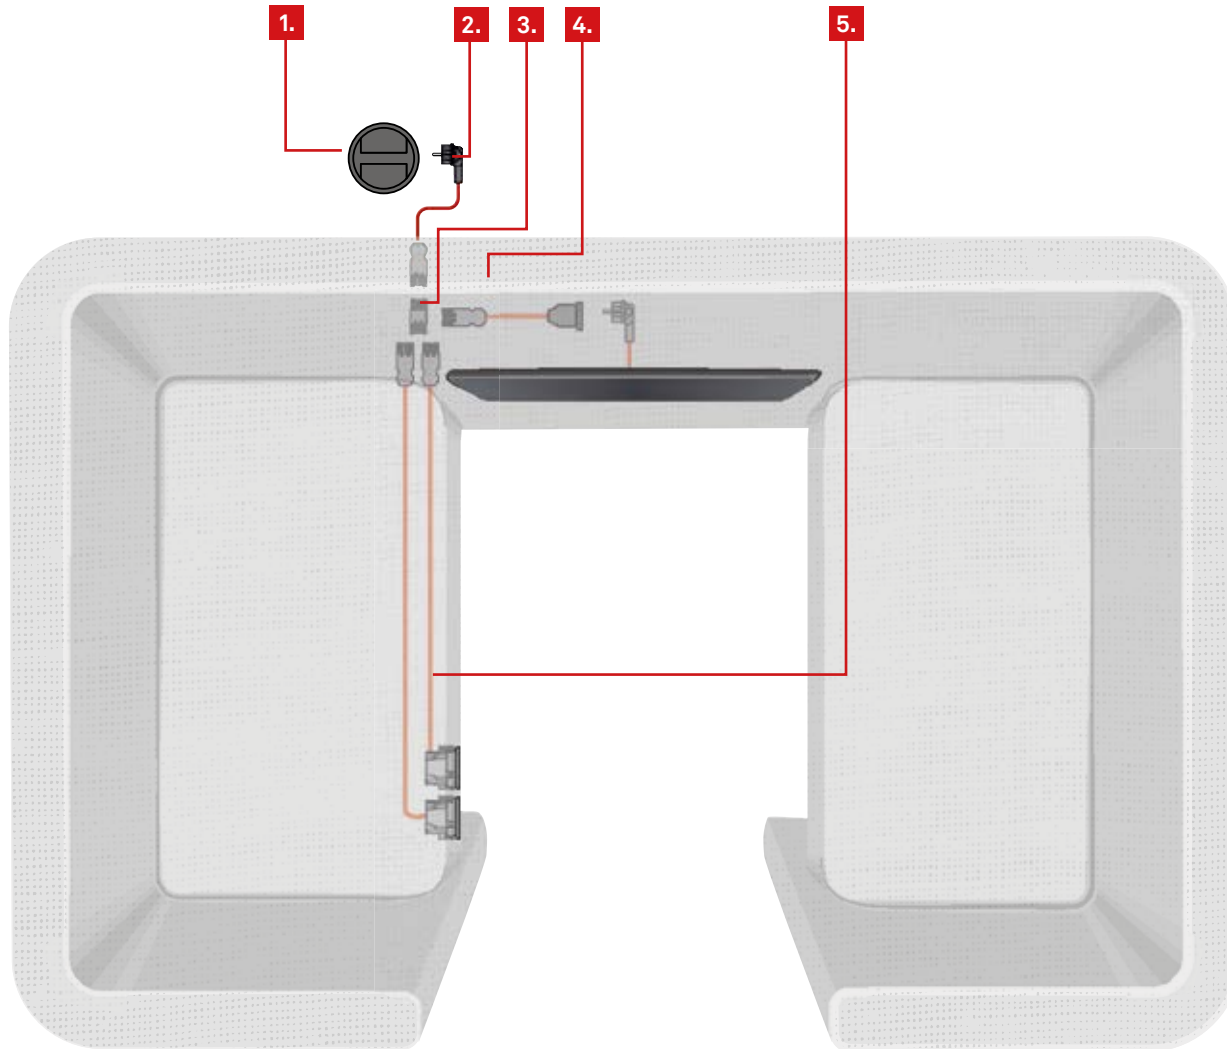

4. Rail

5. Express

6. Installation connector with Euro coupling

7. Power supply

8. Circle80 with sliding cover DisQ

EVOLine[®] interlinking concepts

- 1. Floor Outlet 
- 2. Express Power Cord 
- 3. Rail 
- 4. Express 
- 5. Power supply 
- 6. USB-C Power Cord 
- 7. LAN Cord 
- 8. DockSquare 
- 9. Circle80 Access 
- 10. USB-A Power + Data Cord 
- 11. HDMI Cord 
- 12. USB-C Power + Data Cord 

EVoline[®] interlinking concepts

1. Floor Outlet

2. Express Power Cord

3. Rail

4. Express

5. FrameDock

EVoline[®] interlinking concepts

1. Floor Outlet