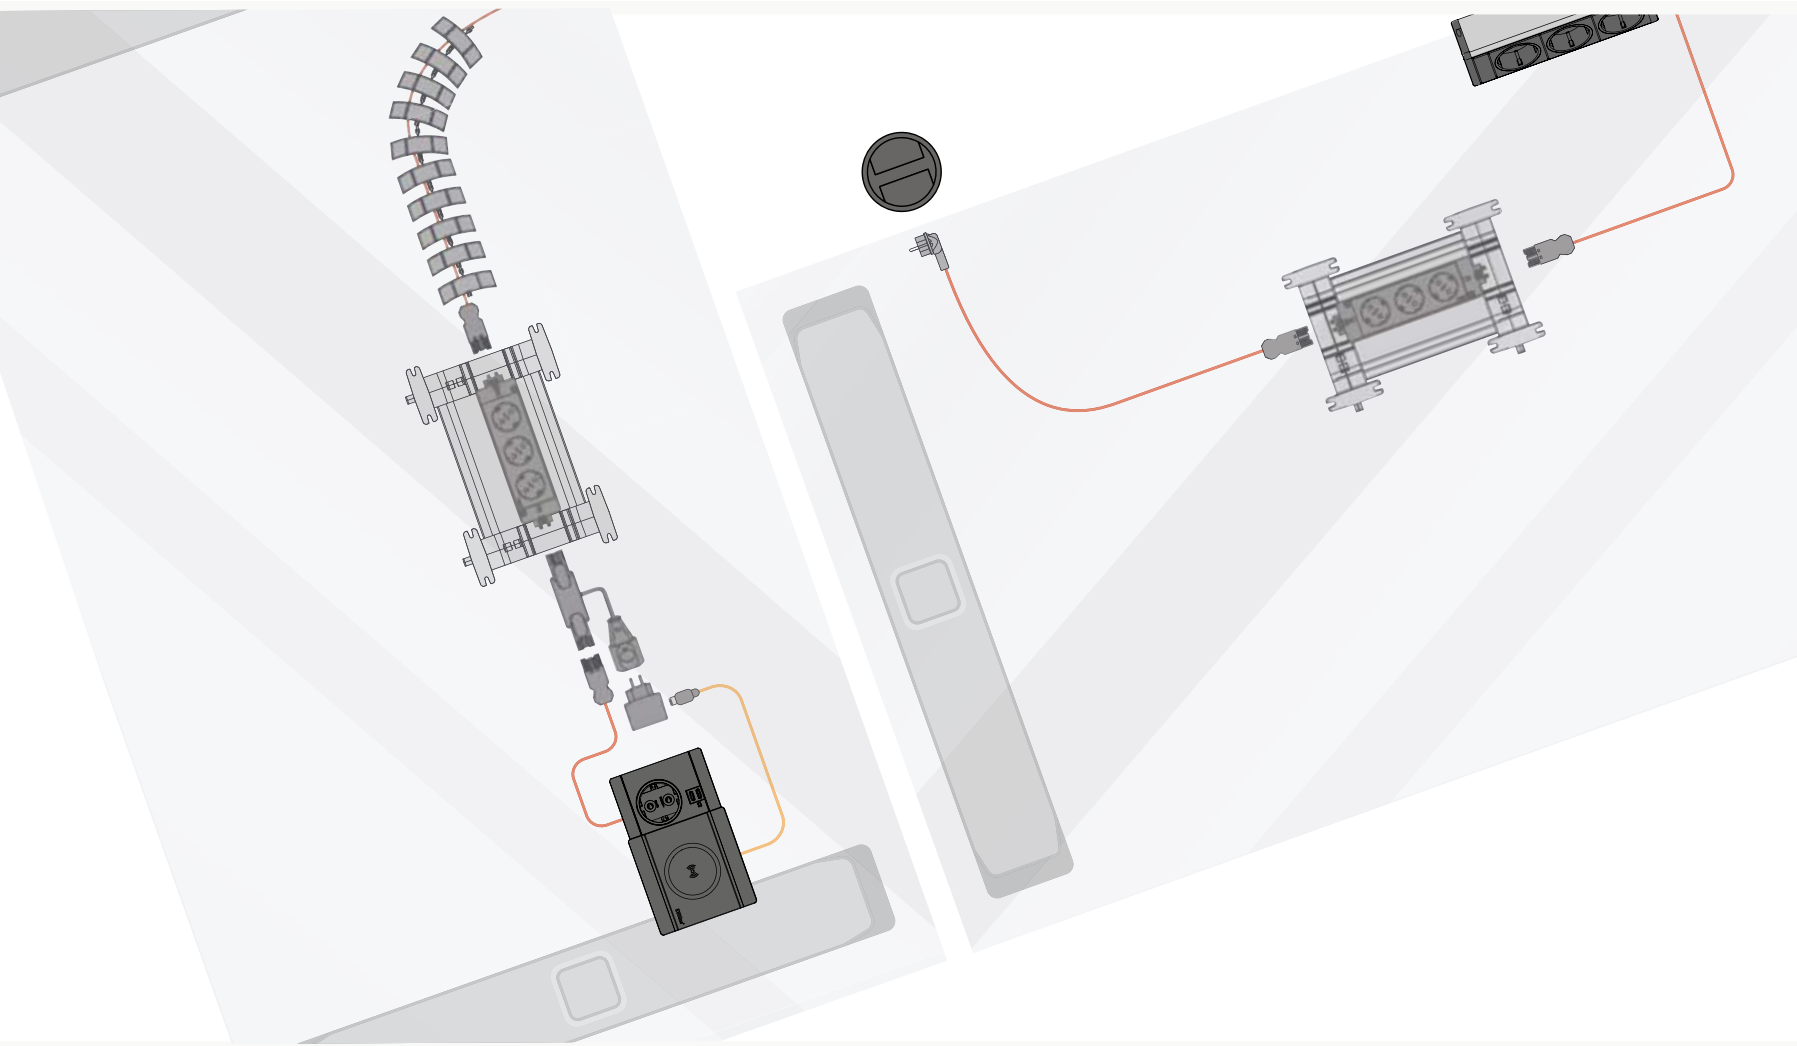

EVoline[®] interlinking concepts - Office

Cable colours:

-  230 V Power cable
-  Data cable
-  Display cable
-  USB charging cable

EVoline[®] interlinking concepts

1. Floor Outlet

2. Express Power Cord

3. Output: 5 Connector

4. Express Power Cord

5. 1x Express

6. 2x Express

EVoline[®] interlinking concepts

1. Floor Outlet

2. FlipTop Push

EVoline[®] interlinking concepts

1. Floor Outlet

2. Express Power Cord

3. Rail

4. Express

5. DockSquare

EVoline[®] interlinking concepts

1. Floor Outlet

2. WireLane

3. Express Power Cord

4. Rail

5. Express

6. Installation connector with Euro coupling

7. Power supply

8. Circle80 with sliding cover DisQ

EVOLine[®] interlinking concepts

- 1. Floor Outlet 
- 2. Express Power Cord 
- 3. Rail 
- 4. Express 
- 5. Power supply 
- 6. USB-C Power Cord 
- 7. LAN Cord 
- 8. DockSquare 
- 9. Circle80 Access 
- 10. USB-A Power + Data Cord 
- 11. HDMI Cord 
- 12. USB-C Power + Data Cord 