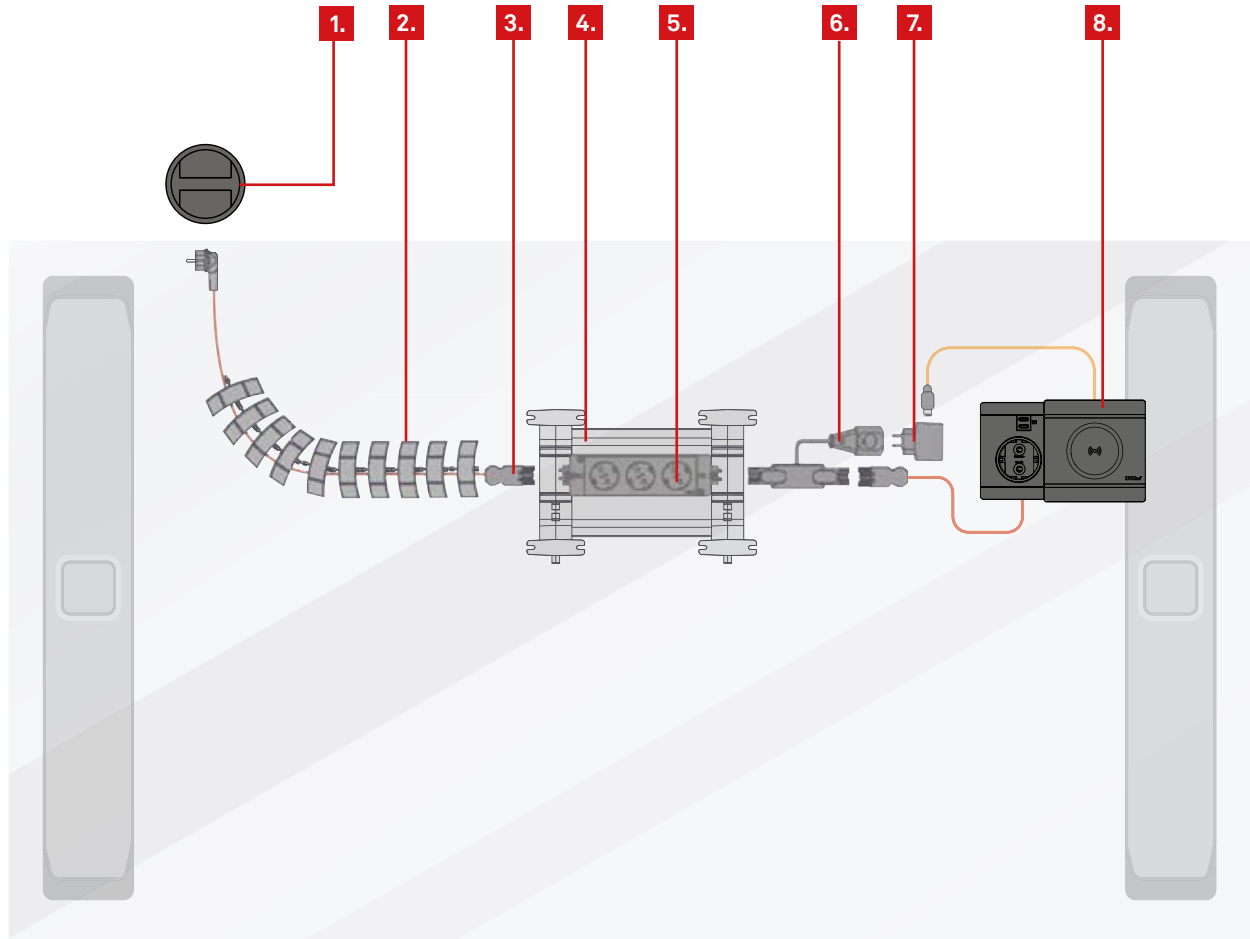

4. Express Power Cord

5. 1x Express

6. 2x Express

EVoline[®] interlinking concepts

1. Floor Outlet

2. FlipTop Push

EVoline[®] interlinking concepts

1. Floor Outlet

2. Express Power Cord

3. Rail

4. Express

5. DockSquare

EVoline[®] interlinking concepts

1. Floor Outlet

2. WireLane

3. Express Power Cord

4. Rail

5. Express

6. Installation connector with Euro coupling

7. Power supply

8. Circle80 with sliding cover DisQ

EVOLine[®] interlinking concepts

- 1. Floor Outlet 
- 2. Express Power Cord 
- 3. Rail 
- 4. Express 
- 5. Power supply 
- 6. USB-C Power Cord 
- 7. LAN Cord 
- 8. DockSquare 
- 9. Circle80 Access 
- 10. USB-A Power + Data Cord 
- 11. HDMI Cord 
- 12. USB-C Power + Data Cord 

EVoline[®] interlinking concepts

1. Floor Outlet

2. Express Power Cord

3. Rail

4. Express

5. FrameDock

EVoline[®] interlinking concepts

1. Floor Outlet