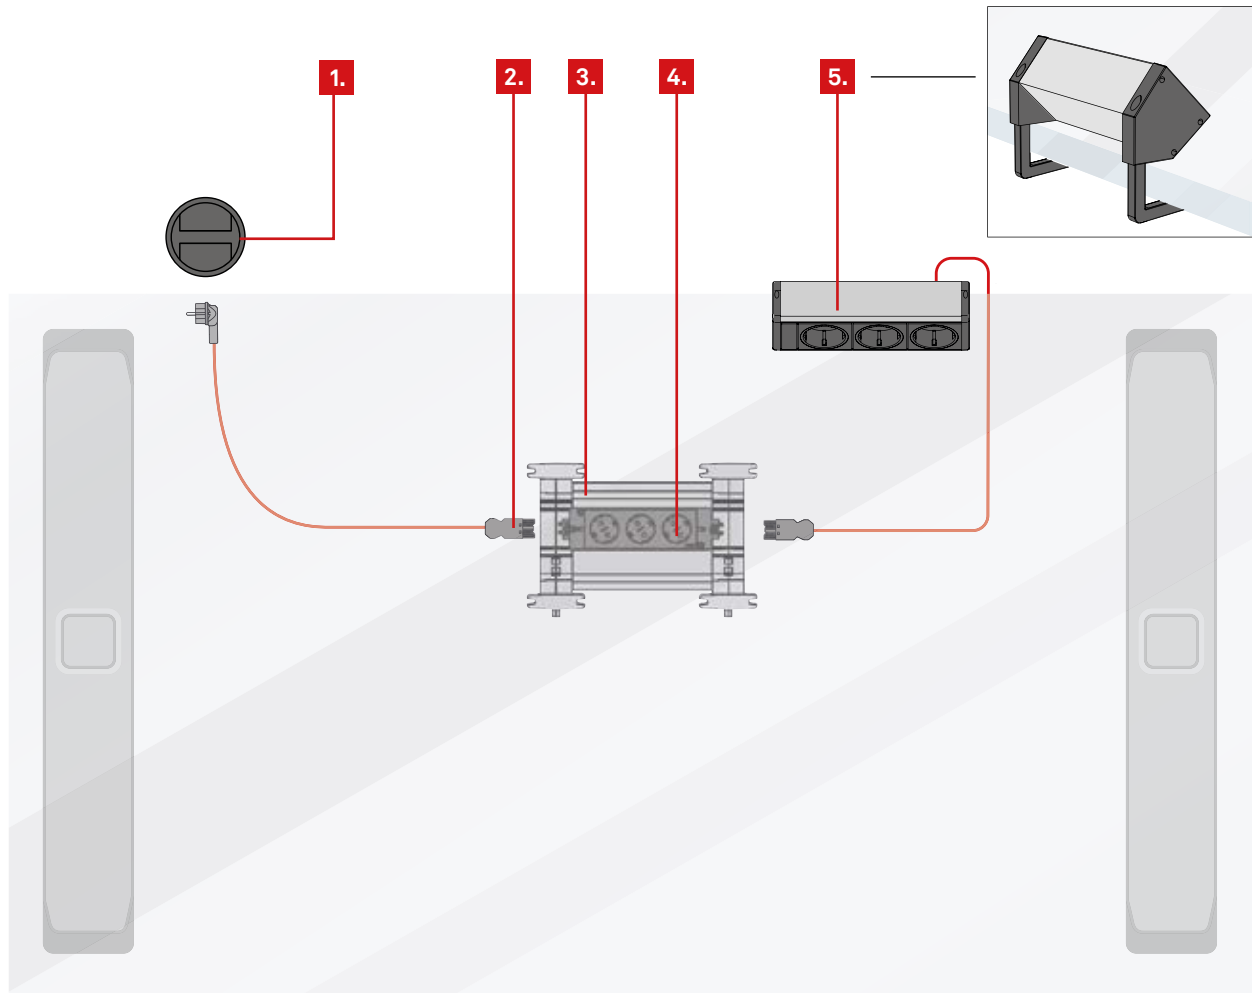

EVoline[®] interlinking concepts - Office

Cable colours:

-  230 V Power cable
-  Data cable
-  Display cable
-  USB charging cable

EVoline[®] interlinking concepts

1. Floor Outlet

2. Express Power Cord

3. Output: 5 Connector

4. Express Power Cord

5. 1x Express

6. 2x Express

EVoline[®] interlinking concepts

1. Floor Outlet

2. FlipTop Push

EVoline[®] interlinking concepts

1. Floor Outlet

2. Express Power Cord

3. Rail

4. Express

5. DockSquare

EVoline[®] interlinking concepts

1. Floor Outlet

2. WireLane

3. Express Power Cord

4. Rail

5. Express

6. Installation connector with Euro coupling

7. Power supply

8. Circle80 with sliding cover DisQ

EVOLine[®] interlinking concepts

- 1. Floor Outlet 
- 2. Express Power Cord 
- 3. Rail 
- 4. Express 
- 5. Power supply 
- 6. USB-C Power Cord 
- 7. LAN Cord 
- 8. DockSquare 
- 9. Circle80 Access 
- 10. USB-A Power + Data Cord 
- 11. HDMI Cord 
- 12. USB-C Power + Data Cord 