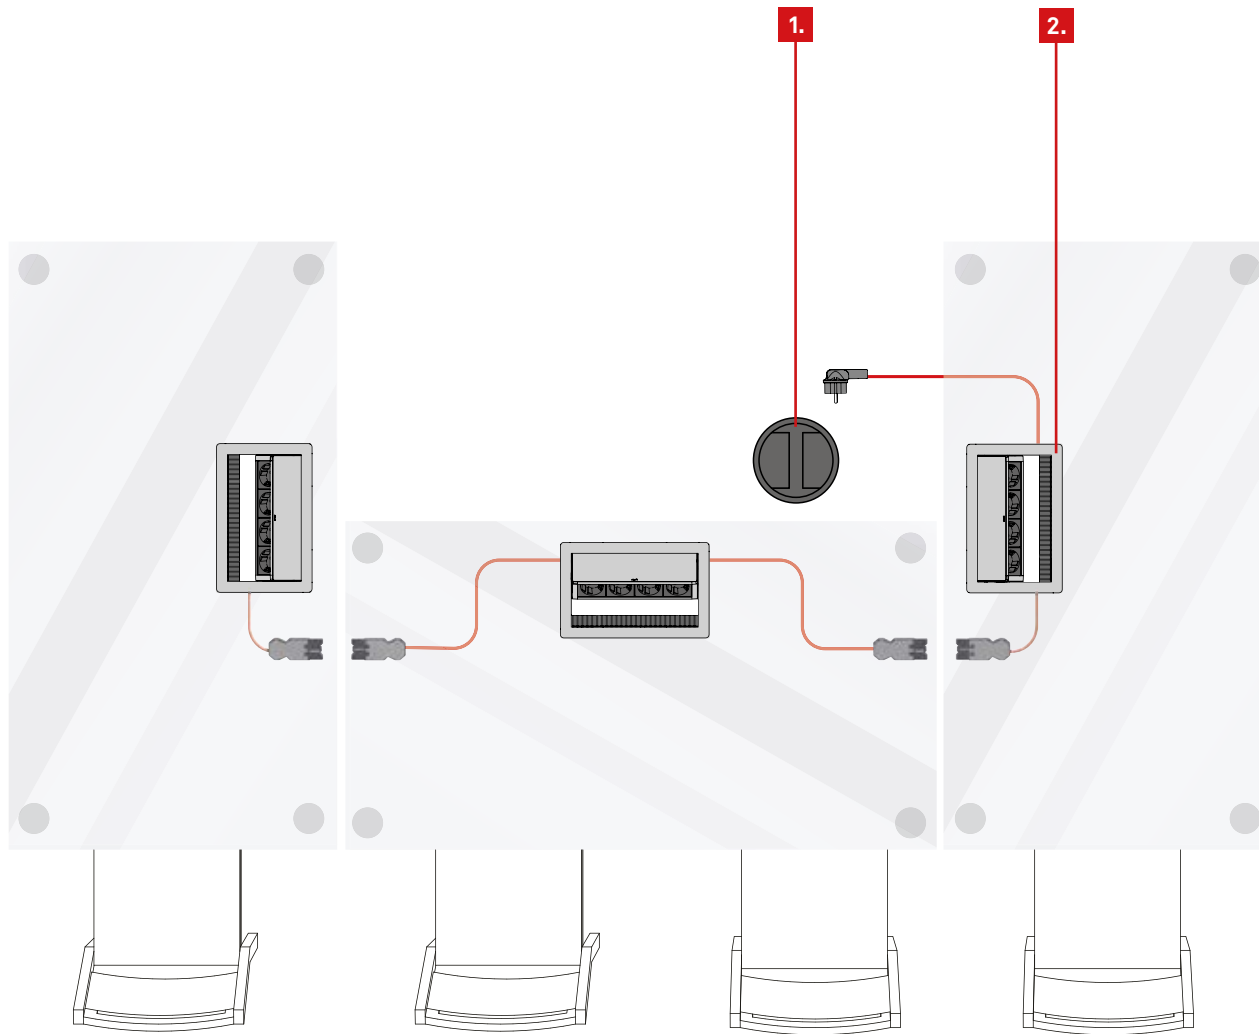

EVoline[®] interlinking concepts - Office

Cable colours:

-  230 V Power cable
-  Data cable
-  Display cable
-  USB charging cable

EVoline[®] interlinking concepts

1. Floor Outlet

2. Express Power Cord

3. Output: 5 Connector

4. Express Power Cord

5. 1x Express

6. 2x Express

EVoline[®] interlinking concepts

1. Floor Outlet

2. FlipTop Push

EVoline[®] interlinking concepts

1. Floor Outlet

2. Express Power Cord

3. Rail

4. Express

5. DockSquare

EVoline[®] interlinking concepts

1. Floor Outlet

2. WireLane

3. Express Power Cord

4. Rail

5. Express

6. Installation connector with Euro coupling

7. Power supply

8. Circle80 with sliding cover DisQ

EVOLine[®] interlinking concepts

- 1. Floor Outlet 
- 2. Express Power Cord 
- 3. Rail 
- 4. Express 
- 5. Power supply 
- 6. USB-C Power Cord 
- 7. LAN Cord 
- 8. DockSquare 
- 9. Circle80 Access 
- 10. USB-A Power + Data Cord 
- 11. HDMI Cord 
- 12. USB-C Power + Data Cord 