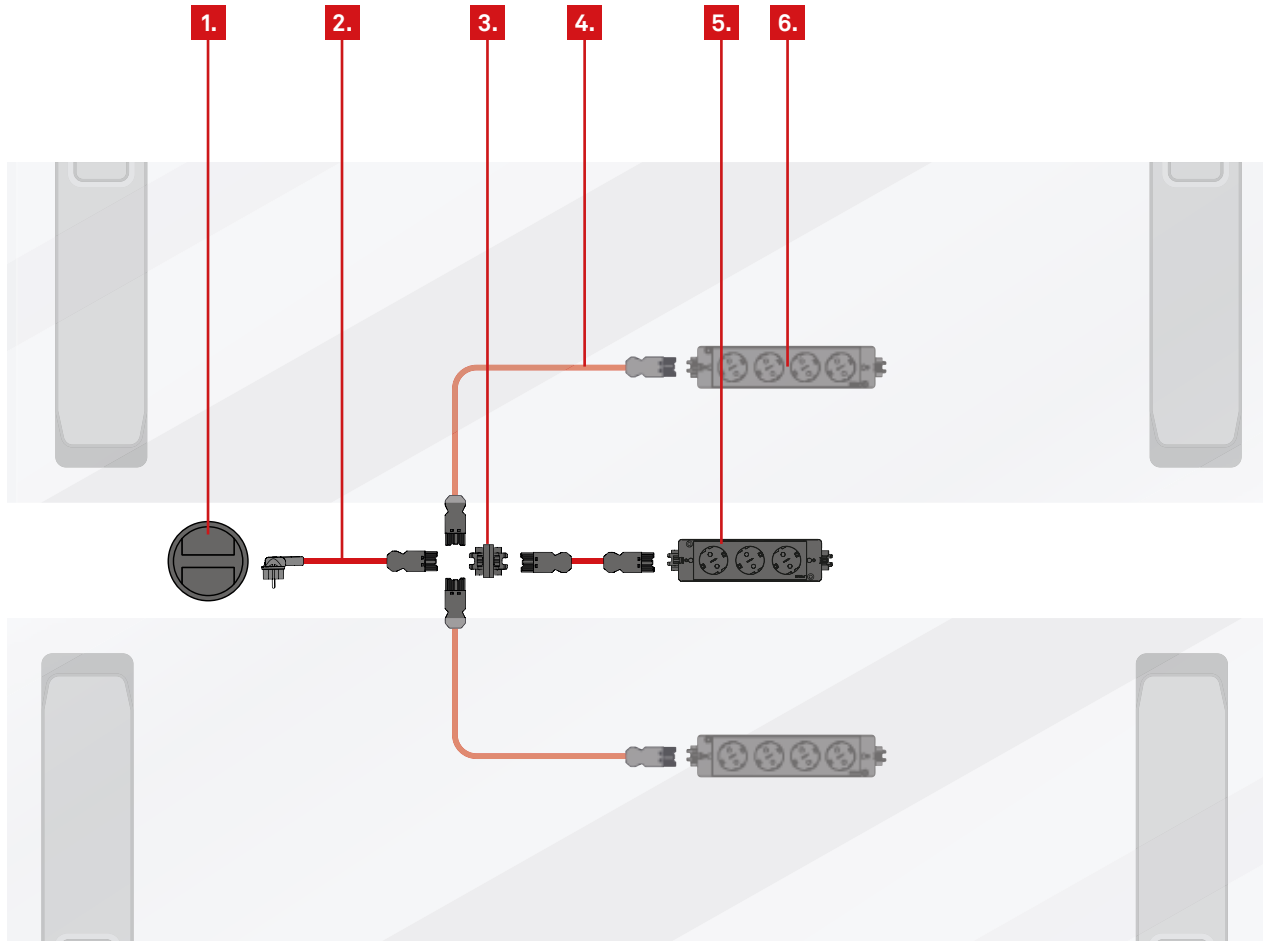

EVoline[®] interlinking concepts - Office

Cable colours:

-  230 V Power cable
-  Data cable
-  Display cable
-  USB charging cable

EVoline[®] interlinking concepts

1. Floor Outlet

2. Express Power Cord

3. Output: 5 Connector

4. Express Power Cord

5. 1x Express

6. 2x Express

EVoline[®] interlinking concepts

1. Floor Outlet

2. FlipTop Push

EVoline[®] interlinking concepts

1. Floor Outlet

2. Express Power Cord

3. Rail

4. Express

5. DockSquare

EVoline[®] interlinking concepts

1. Floor Outlet

2. WireLane

3. Express Power Cord

4. Rail

5. Express

6. Installation connector with Euro coupling

7. Power supply

8. Circle80 with sliding cover DisQ

EVOLine[®] interlinking concepts

- 1. Floor Outlet 
- 2. Express Power Cord 
- 3. Rail 
- 4. Express 
- 5. Power supply 
- 6. USB-C Power Cord 
- 7. LAN Cord 
- 8. DockSquare 
- 9. Circle80 Access 
- 10. USB-A Power + Data Cord 
- 11. HDMI Cord 
- 12. USB-C Power + Data Cord 