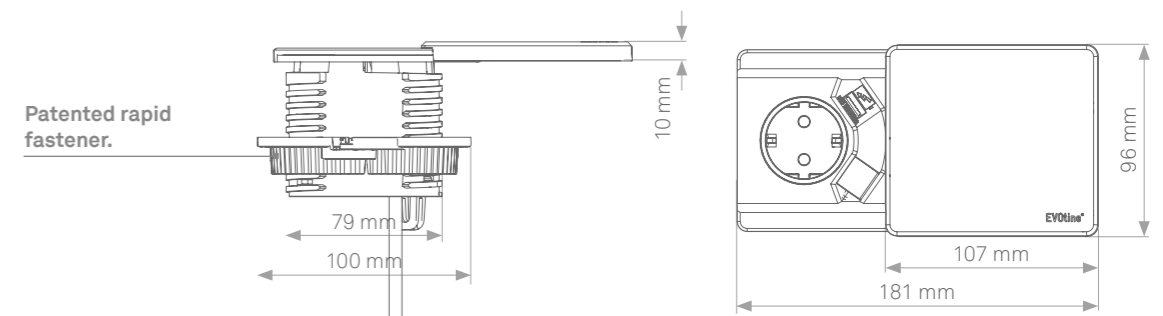

EV0line[®] Square 80

Qi-READY
iPhone + Android

NEW:
Square80 with
USB C charger
available.

Innovation in the smallest space.

Cable apertures with a diameter of 80 mm are standard in desks. The standard opening in the desk-top can offer more than a hole with a cover though:

Available with internationally approved sockets.

Available surfaces

Stainless steel look

black

white

The EVoline Square80 houses a power socket, a USB charger and a network connection in a diameter of 80 mm. The EVoline Square80 makes a smart offer even in the closed state:

In the optional Qi version, the sliding cover is designed as an inductive charging point, on which suitable mobile phones can be charged wirelessly.

EVOLine®

Schulte Elektrotechnik GmbH & Co. KG

Jüngerstraße 21
D-58515 Lüdenscheid