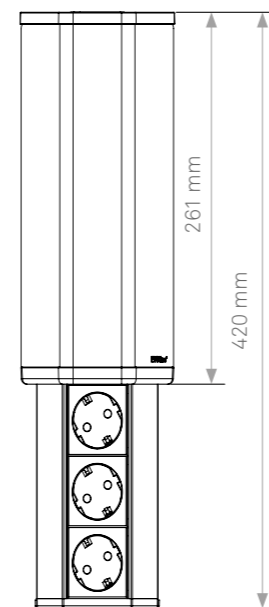

EVoline[®] V-Port

EVOLine® V-Port

NEW:
V-Port with
USB C charger
available.

**Uses every corner of space.
For kitchens, bars and offices.**

There is almost always space underneath wall cupboards in the kitchen - especially in the corner adjacent to the wall or the next wall cupboard. And this is precisely where the EVOLine V-Port is mounted. The V-Port is connected via a

Available with
internationally
approved sockets.

special plug-in module on the top. The V-Port is enclosed in an elegant housing with an aluminium cover with a stainless steel look. With a gentle push it becomes a variably connectable multiple socket, optionally with a USB charger.