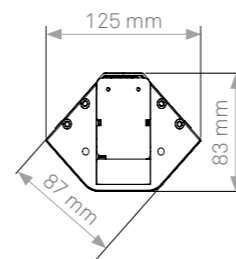

Available with
internationally
approved sockets.

special plug-in module on the top. The V-Port is enclosed in an elegant housing with an aluminium cover with a stainless steel look. With a gentle push it becomes a variably connectable multiple socket, optionally with a USB charger.